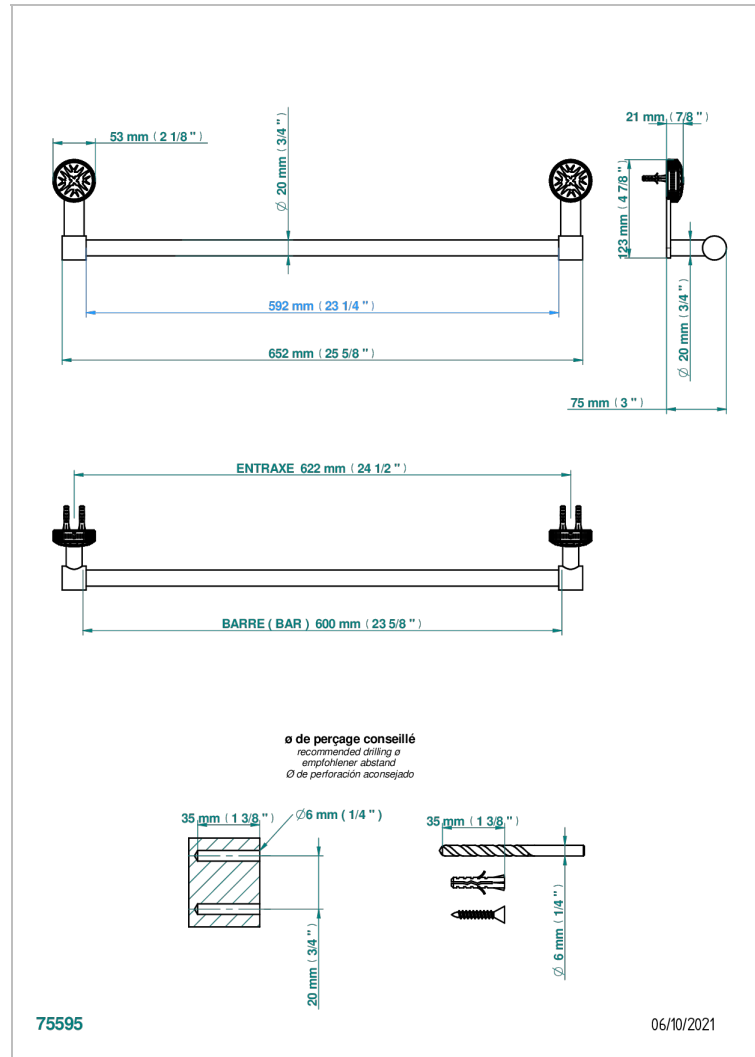

# HIRONDELLES GOLD STAMPED

A4L-520/60

Towel bar, 24" long

## CHARACTERISTIC

- Hironnelles Gold stamped
- Towel bar, 24" long