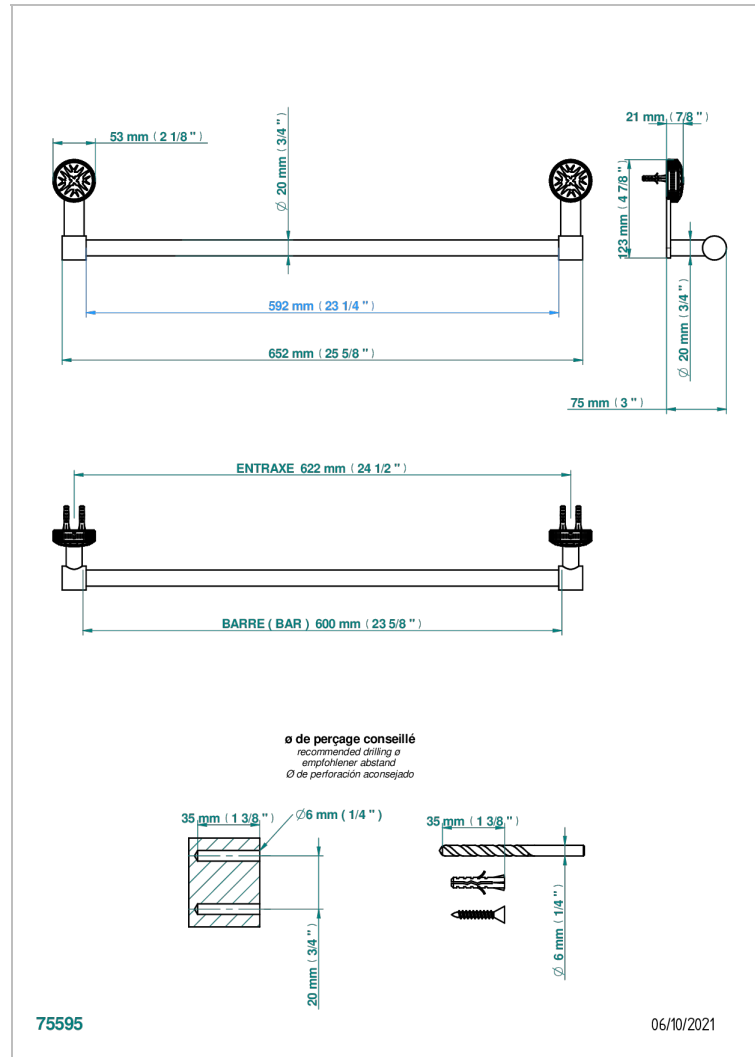

HIRONDELLES GOLD STAMPED

A4L-520/60

Single towel rail, fixed rail, length: 600 mm, ø 20 mm

CHARACTERISTIC

- Hirondelles Gold stamped
- Single towel rail, fixed rail, length: 600 mm, ø 20 mm

AVAILABLE FINITIONS