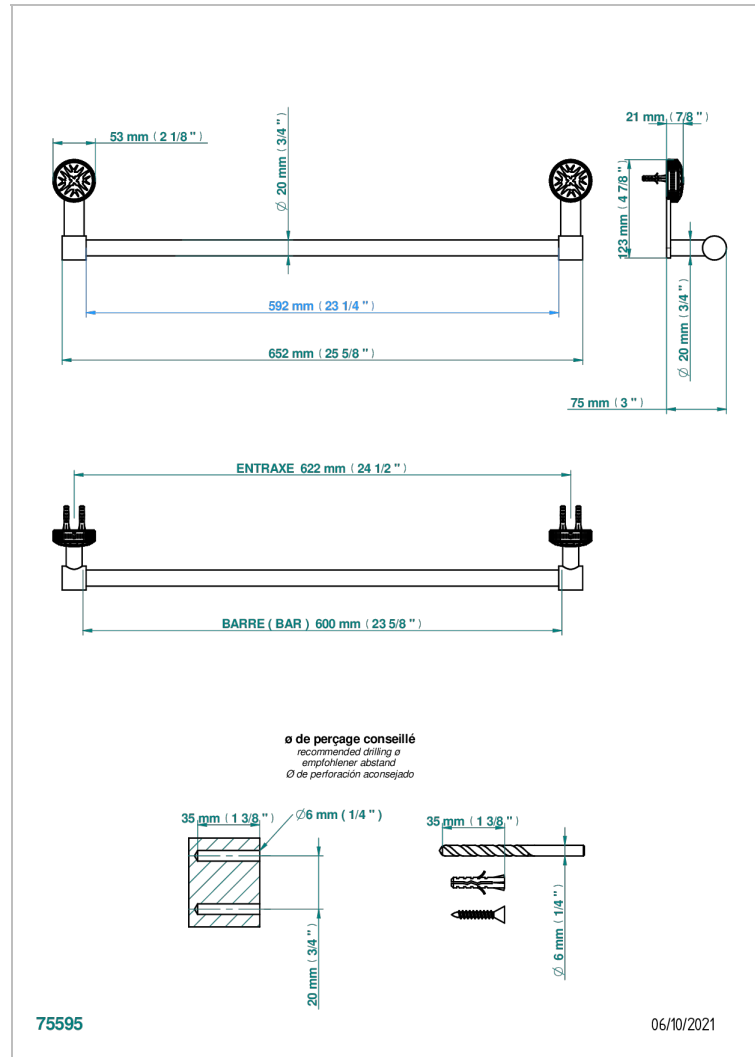

HIRONDELLES GOLD STAMPED

A4L-520/60

Single towel rail, fixed rail, length: 600 mm, ø 20 mm

CHARACTERISTIC

- Hironnelles Gold stamped
- Single towel rail, fixed rail, length: 600 mm, ø 20 mm

AVAILABLE FINITIONS