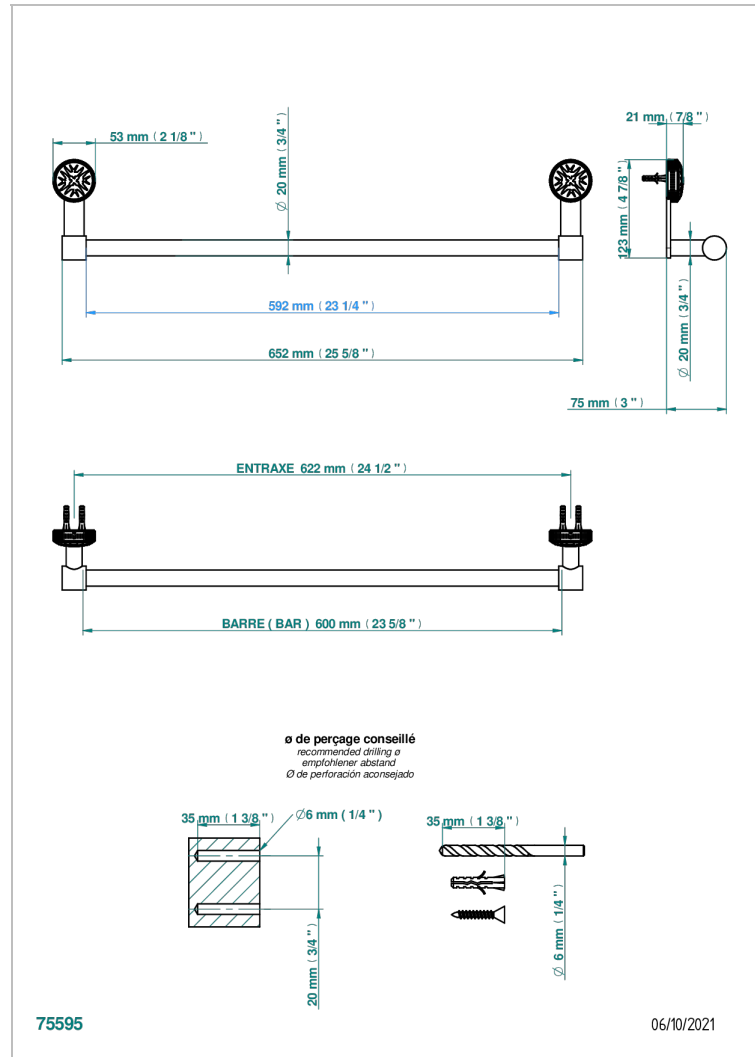

HIRONDELLES GOLD STAMPED

A4L-520/60

Single towel rail, fixed rail, length: 600 mm, \varnothing 20 mm

CHARACTERISTIC

- Hirondelles Gold stamped
- Single towel rail, fixed rail, length: 600 mm, \varnothing 20 mm