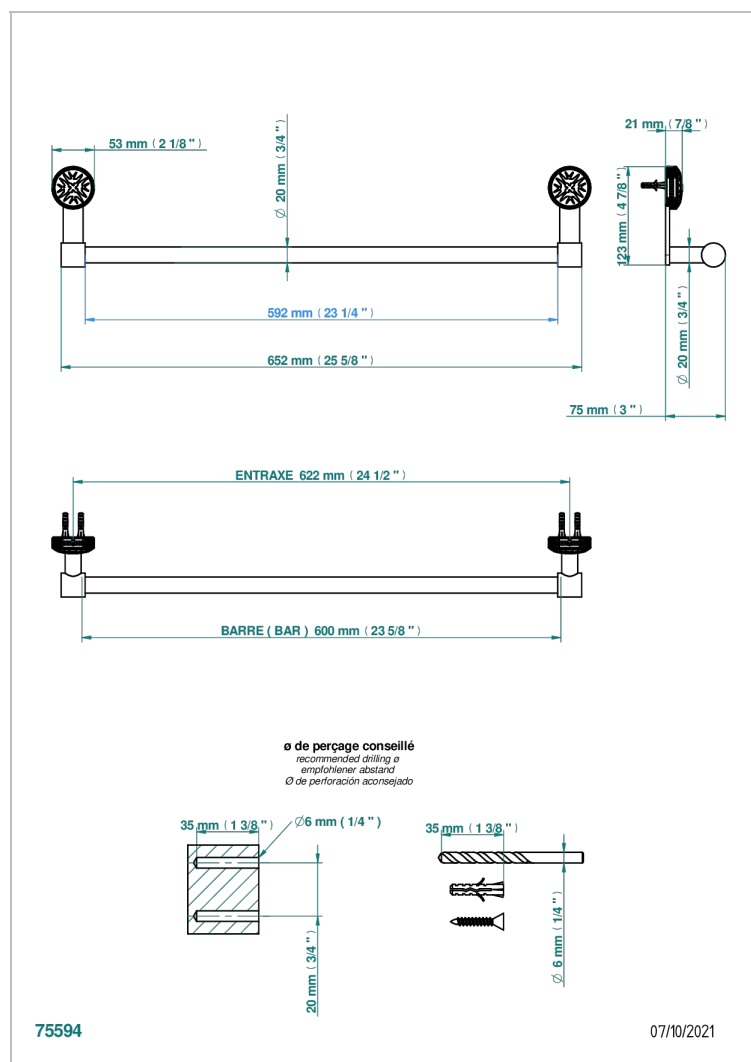

HIRONDELLES PLATINUM STAMPED

A4K-520/60

Towel bar, 24" long

CHARACTERISTIC

- Hironnelles Platinum stamped
- Towel bar, 24" long

AVAILABLE FINITIONS

Black ceram - D30
Blush PVD - H62
Brass color PVD - H49
Brown bronze color PVD - F33
Chrome polished - A02
Copper antique matt, coated - H07