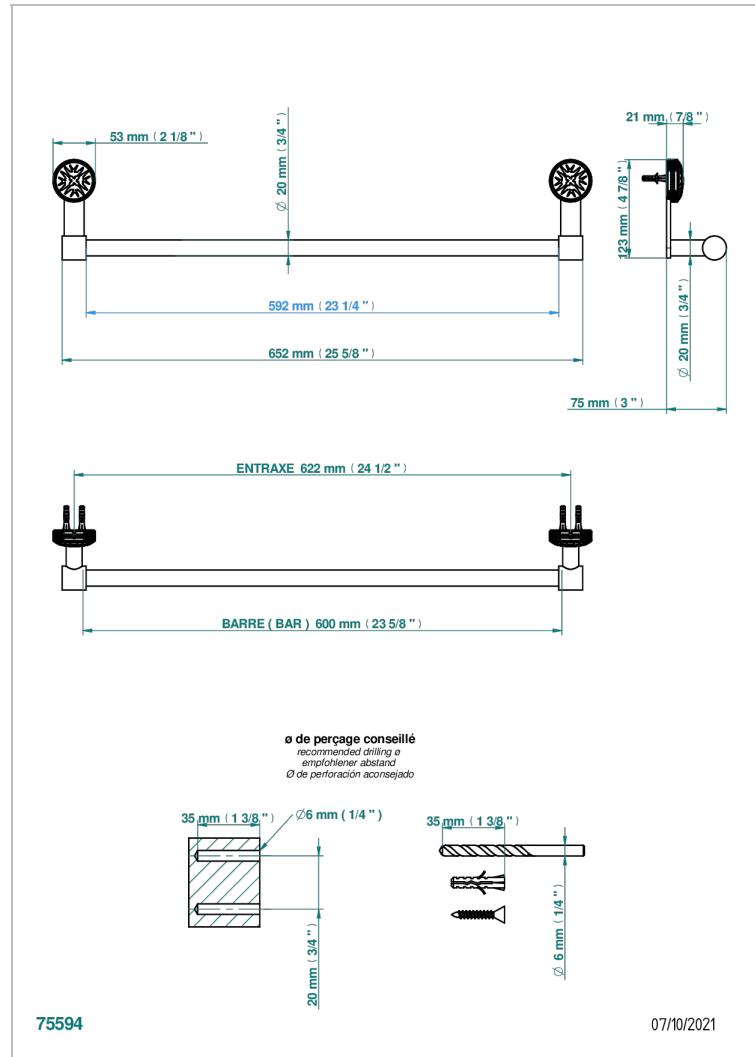

HIRONDELLES PLATINUM STAMPED

A4K-520/60

Single towel rail, fixed rail, length: 600 mm, \varnothing 20 mm

CHARACTERISTIC

- Hironnelles Platinum stamped
- Single towel rail, fixed rail, length: 600 mm, \varnothing 20 mm