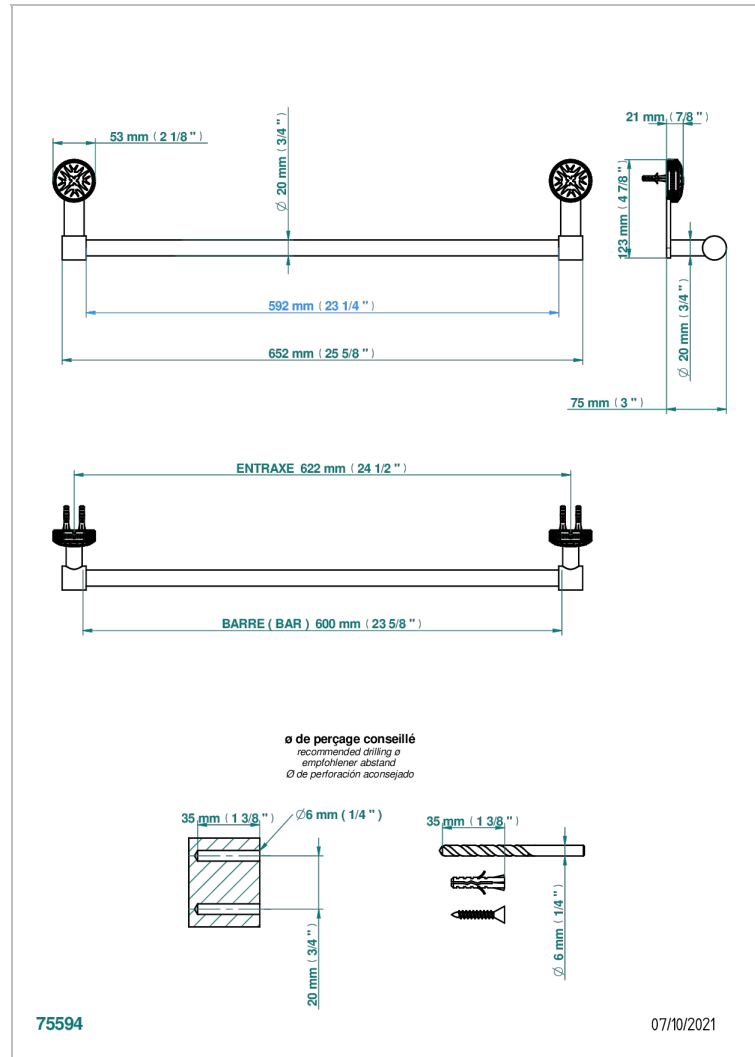

# HIRONDELLES PLATINUM STAMPED

A4K-520/60

Single towel rail, fixed rail, length: 600 mm,  $\varnothing$  20 mm

## CHARACTERISTIC

- Hironnelles Platinum stamped
- Single towel rail, fixed rail, length: 600 mm,  $\varnothing$  20 mm