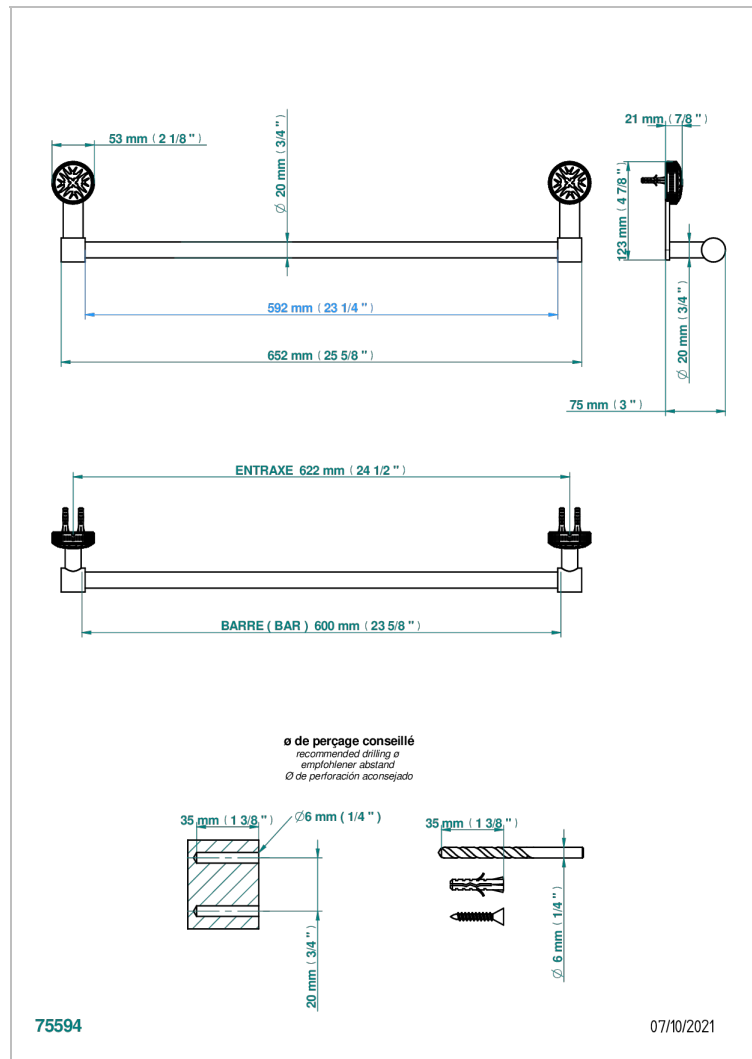

HIRONDELLES PLATINUM STAMPED

A4K-520/60

Single towel rail, fixed rail, length: 600 mm, \varnothing 20 mm

CHARACTERISTIC

- Hironnelles Platinum stamped
- Single towel rail, fixed rail, length: 600 mm, \varnothing 20 mm