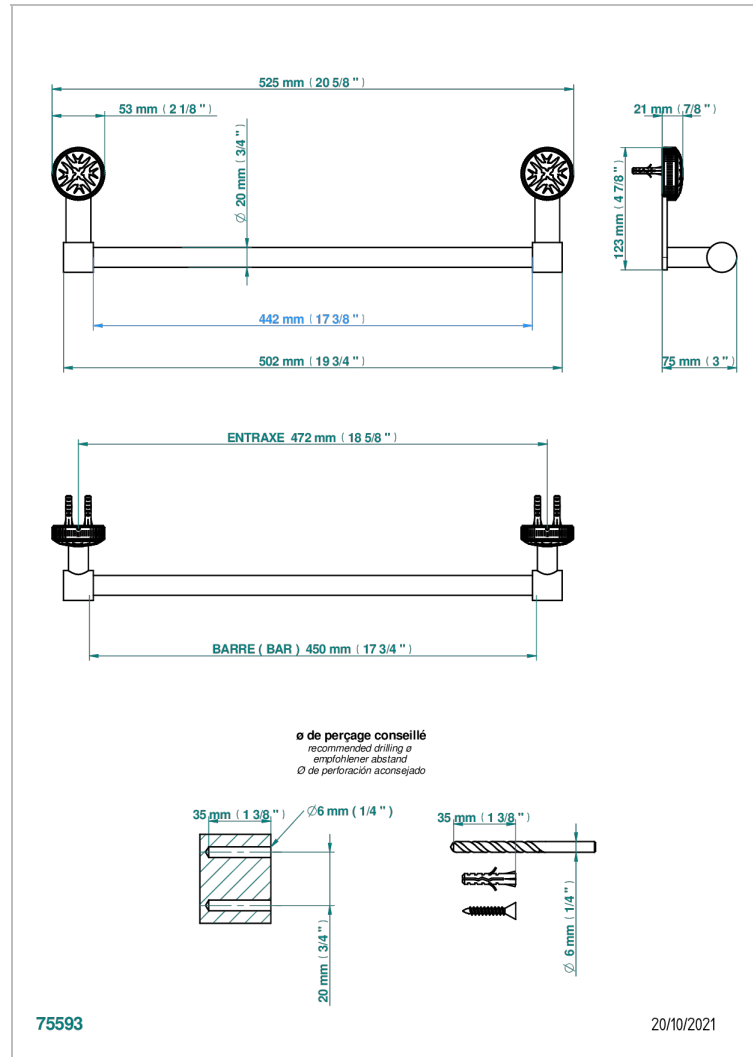

HIRONDELLES GOLD STAMPED

A4L-520/45

Towel bar, 18" long

CHARACTERISTIC

- Hironnelles Gold stamped
- Towel bar, 18" long

AVAILABLE FINITIONS

Black ceram - D30
Blush PVD - H62
Brass color PVD - H49
Brown bronze color PVD - F33
Chrome polished - A02
Copper antique matt, coated - H07