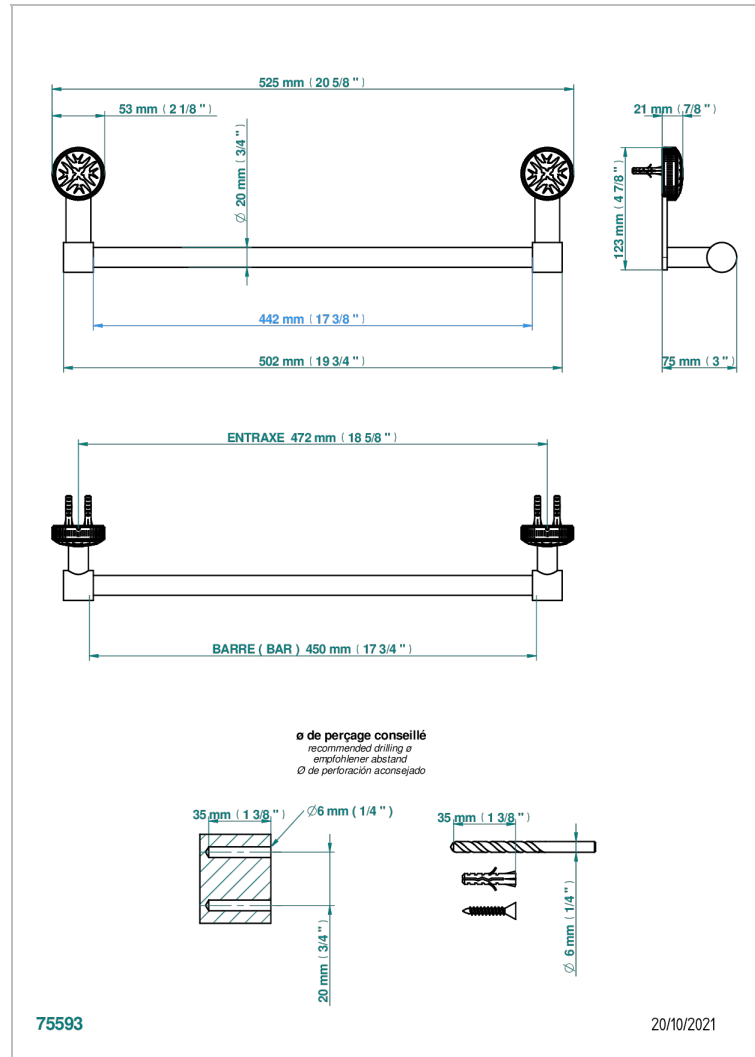

HIRONDELLES GOLD STAMPED

A4L-520/45

Single towel rail, fixed rail, length: 450 mm, ø 20 mm

CHARACTERISTIC

- Hironnelles Gold stamped
- Single towel rail, fixed rail, length: 450 mm, ø 20 mm

AVAILABLE FINITIONS