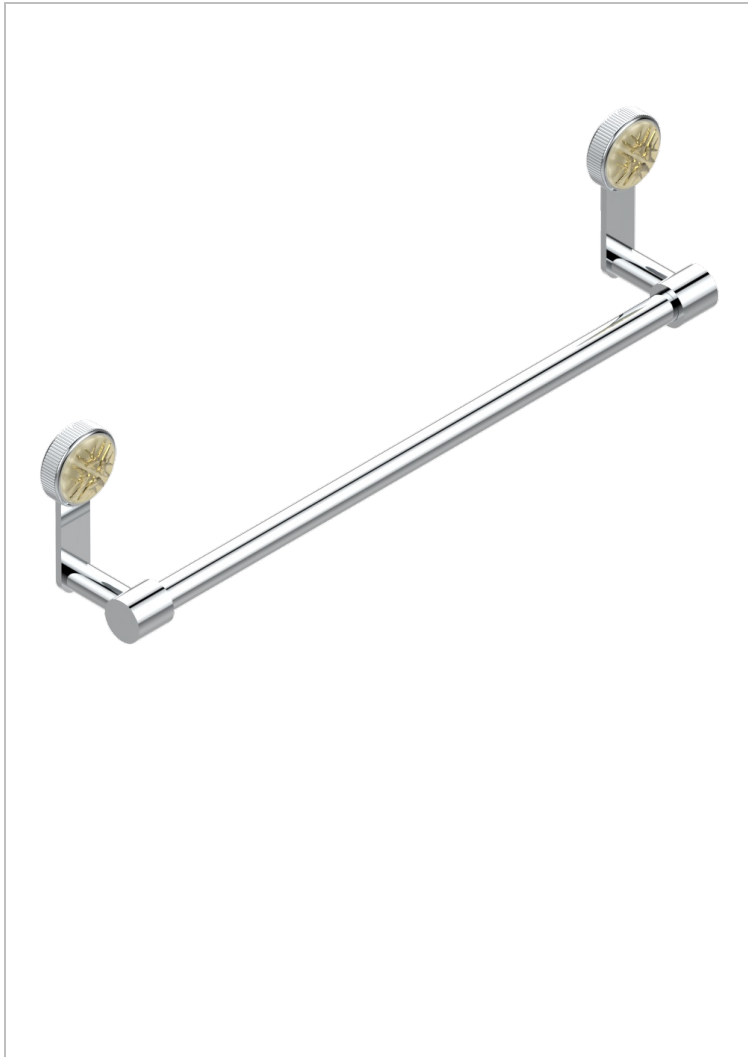

HIRONDELLES GOLD STAMPED

A4L-520/45

Single towel rail, fixed rail, length: 450 mm, ø 20 mm

CHARACTERISTIC

- Hironnelles Gold stamped
- Single towel rail, fixed rail, length: 450 mm, ø 20 mm

AVAILABLE FINITIONS

Antique nickel - H28
Black ceram - D30
Blush PVD - H62
Brass color PVD - H49
Brown bronze color PVD - F33
Gold color PVD - H52

Graphite PVD - H64
Lacquered light bronze - D01
Matt Umber PVD - H67
Matt blush PVD - H60
Matt brass color PVD - H50
Matt brown bronze color PVD - F34

Matt chrome - C02
Matt gold - F07
Matt gold color PVD - H53
Matt graphite PVD - H65
Matt nickel (color finish) - C01
Matt nickel color PVD - H56

Nickel color PVD - H55
Polished chrome (color finish) - A02
Polished gold (color finish) - F01
Polished nickel - B01
Soft gold - F30
Soft matt gold - F31

Umber PVD - H66
Varnished matt antique red copper
(color finish) - H07