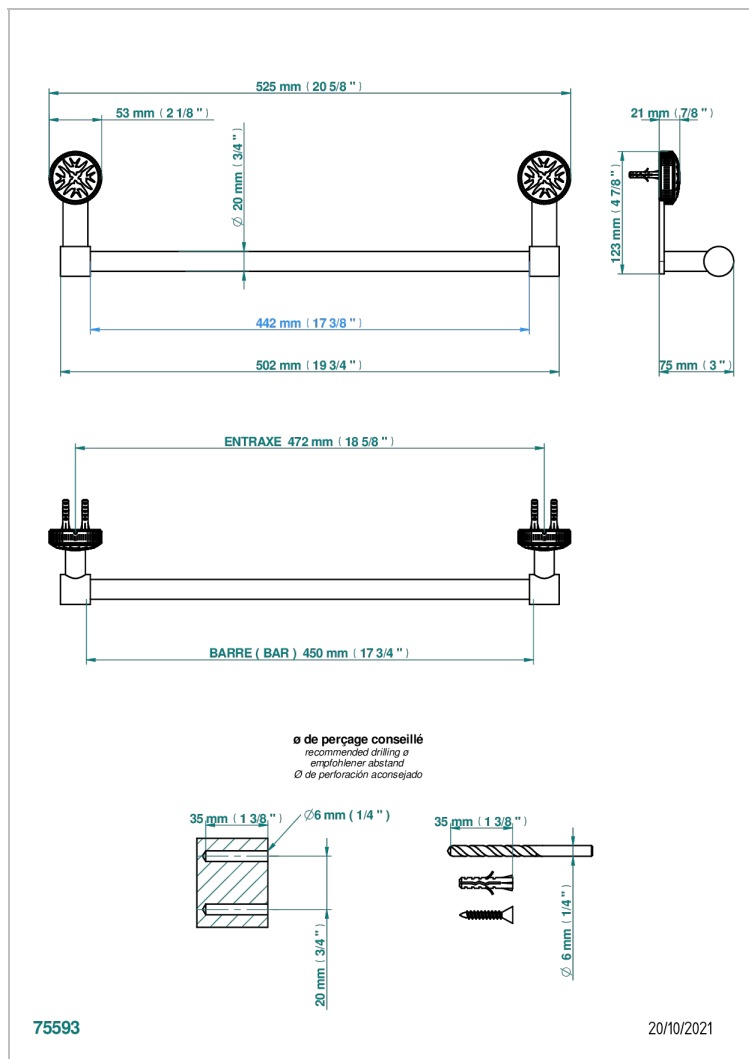

# HIRONDELLES GOLD STAMPED

A4L-520/45

Single towel rail, fixed rail, length: 450 mm, ø 20 mm

## CHARACTERISTIC

- Hironnelles Gold stamped
- Single towel rail, fixed rail, length: 450 mm, ø 20 mm