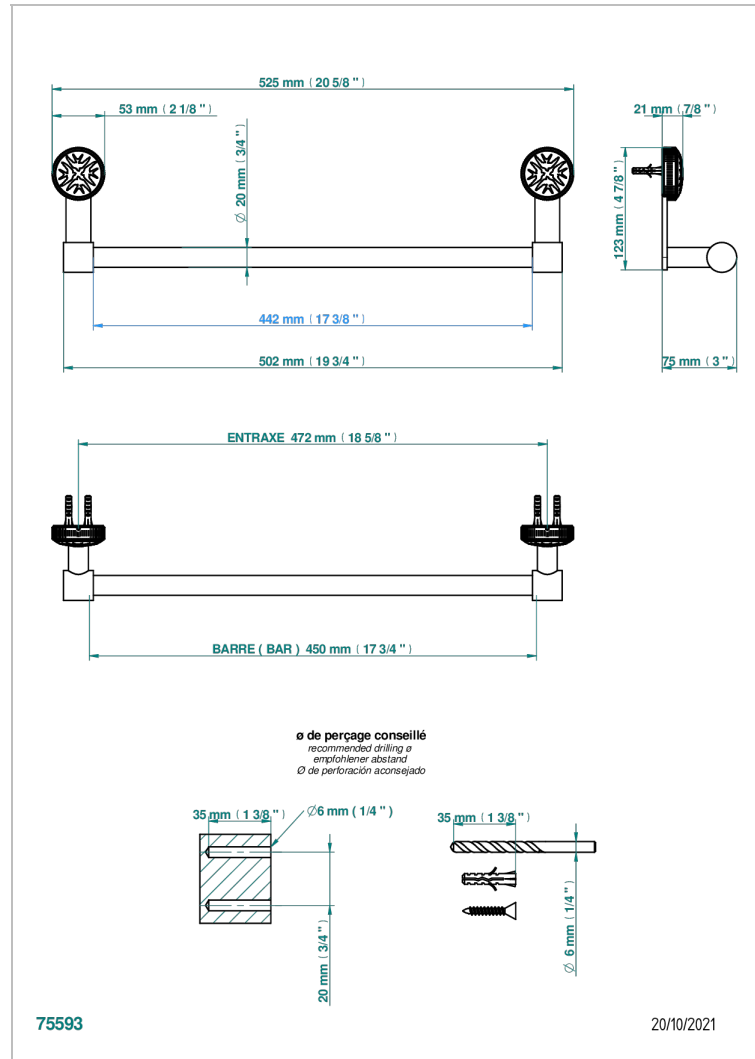

HIRONDELLES GOLD STAMPED

A4L-520/45

Single towel rail, fixed rail, length: 450 mm, ø 20 mm

CHARACTERISTIC

- Hironnelles Gold stamped
- Single towel rail, fixed rail, length: 450 mm, ø 20 mm

AVAILABLE FINITIONS