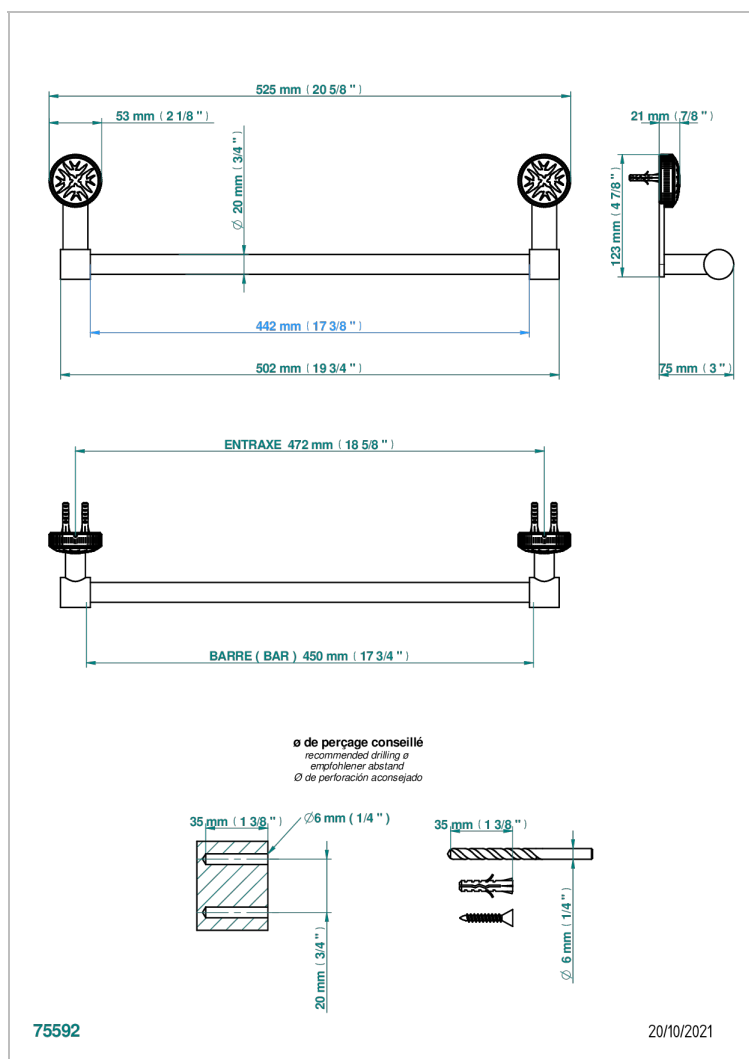

# HIRONDELLES PLATINUM STAMPED

A4K-520/45

Towel bar, 18" long

## CHARACTERISTIC

- Hironnelles Platinum stamped
- Towel bar, 18" long