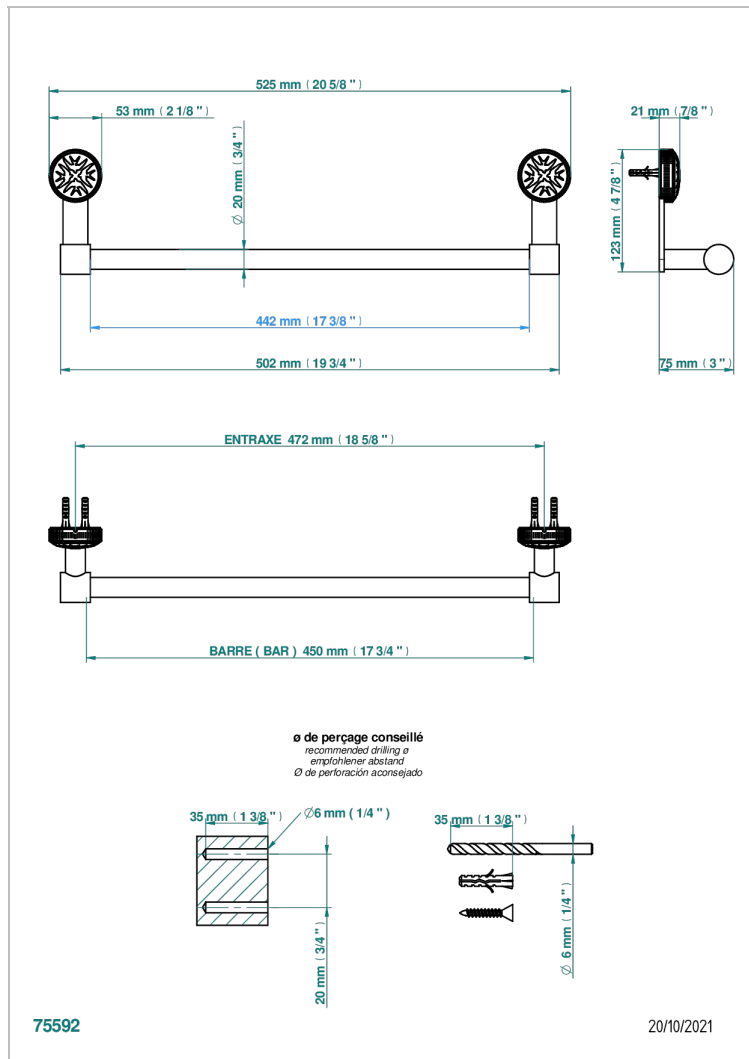

HIRONDELLES PLATINUM STAMPED

A4K-520/45

Single towel rail, fixed rail, length: 450 mm, ø 20 mm

CHARACTERISTIC

- Hironnelles Platinum stamped
- Single towel rail, fixed rail, length: 450 mm, ø 20 mm

AVAILABLE FINITIONS