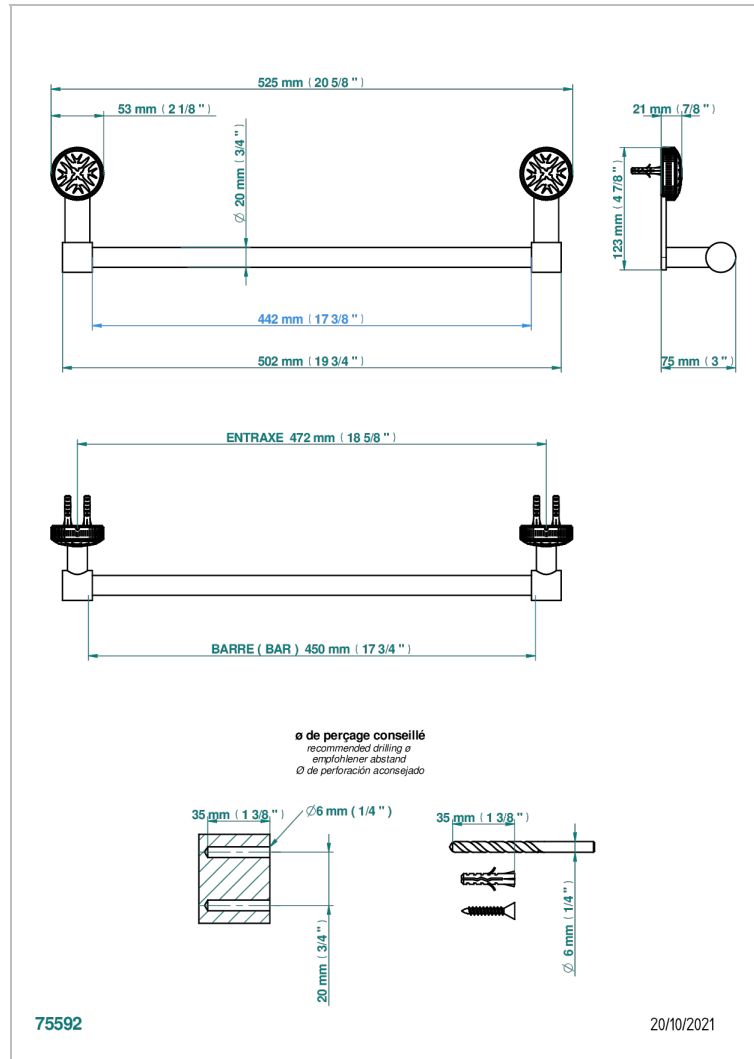

# HIRONDELLES PLATINUM STAMPED

A4K-520/45

Single towel rail, fixed rail, length: 450 mm, ø 20 mm

## CHARACTERISTIC

- Hironnelles Platinum stamped
- Single towel rail, fixed rail, length: 450 mm, ø 20 mm