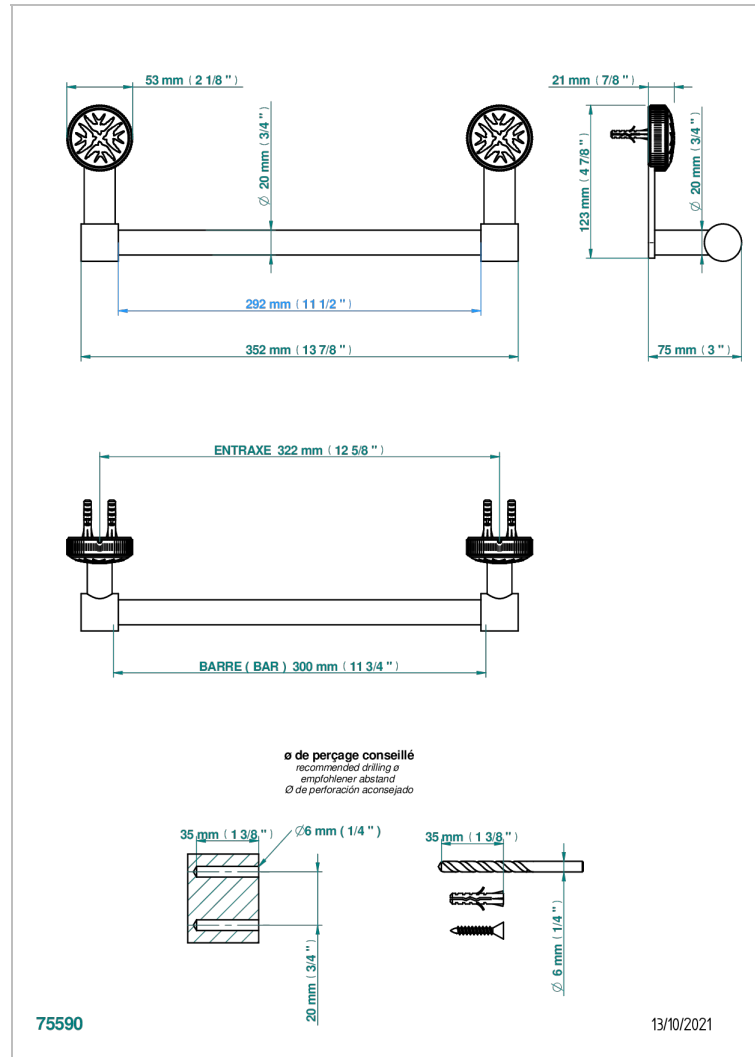

HIRONDELLES PLATINUM STAMPED

A4K-520/30

Towel bar, 12" long

CHARACTERISTIC

- Hironnelles Platinum stamped
- Towel bar, 12" long

AVAILABLE FINITIONS

Black ceram - D30
Blush PVD - H62
Brass color PVD - H49
Brown bronze color PVD - F33
Chrome polished - A02
Copper antique matt, coated - H07