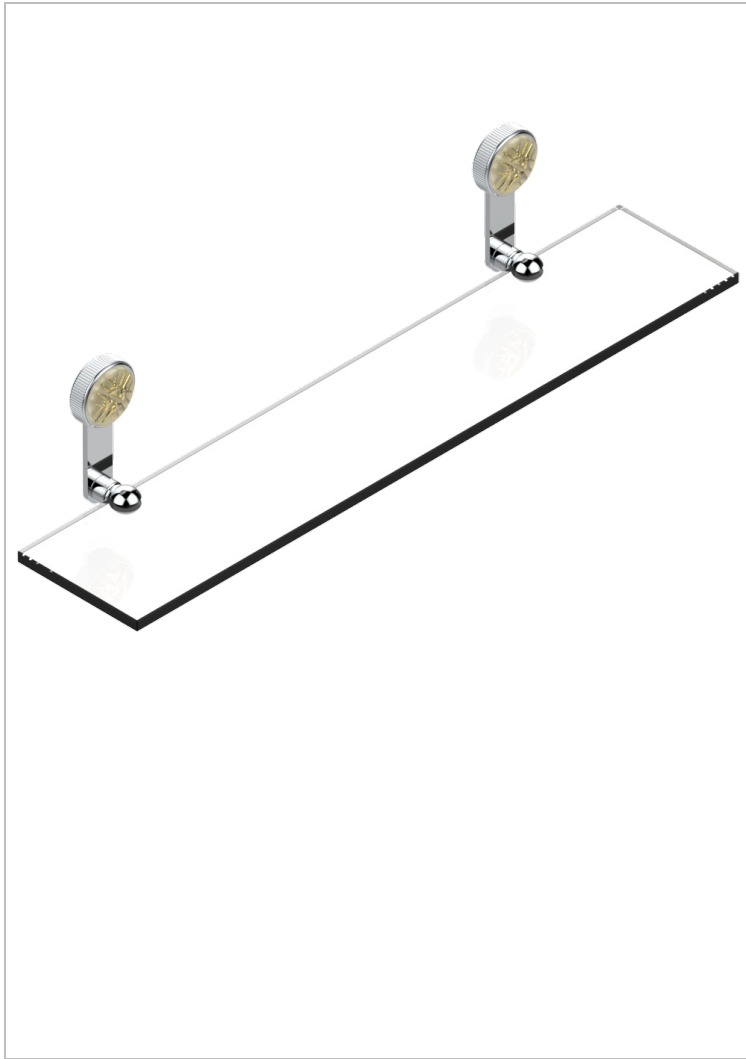

HIRONDELLES GOLD STAMPED

A4L-564

Glass shelf with brackets

CHARACTERISTIC

- Hirondelles Gold stamped
- Glass shelf with brackets

AVAILABLE FINITIONS

Black ceram - D30
Blush PVD - H62
Brass color PVD - H49
Brown bronze color PVD - F33
Chrome polished - A02
Copper antique matt, coated - H07

Gold color PVD - H52
Gold mat - F07
Gold polished - F01
Graphite PVD - H64
Light coated bronze - D01
Matt Umber PVD - H67

Matt blush PVD - H60
Matt brass color PVD - H50
Matt brown bronze color PVD - F34
Matt chrome (American satin) - C02
Matt gold color PVD - H53
Matt graphite PVD - H65

Matt nickel (American satin) - C01
Matt nickel color PVD - H56
Nickel antique / Sovereign - H28
Nickel color PVD - H55
Nickel polished - B01
Soft gold - F30

Soft matt gold - F31
Umber PVD - H66