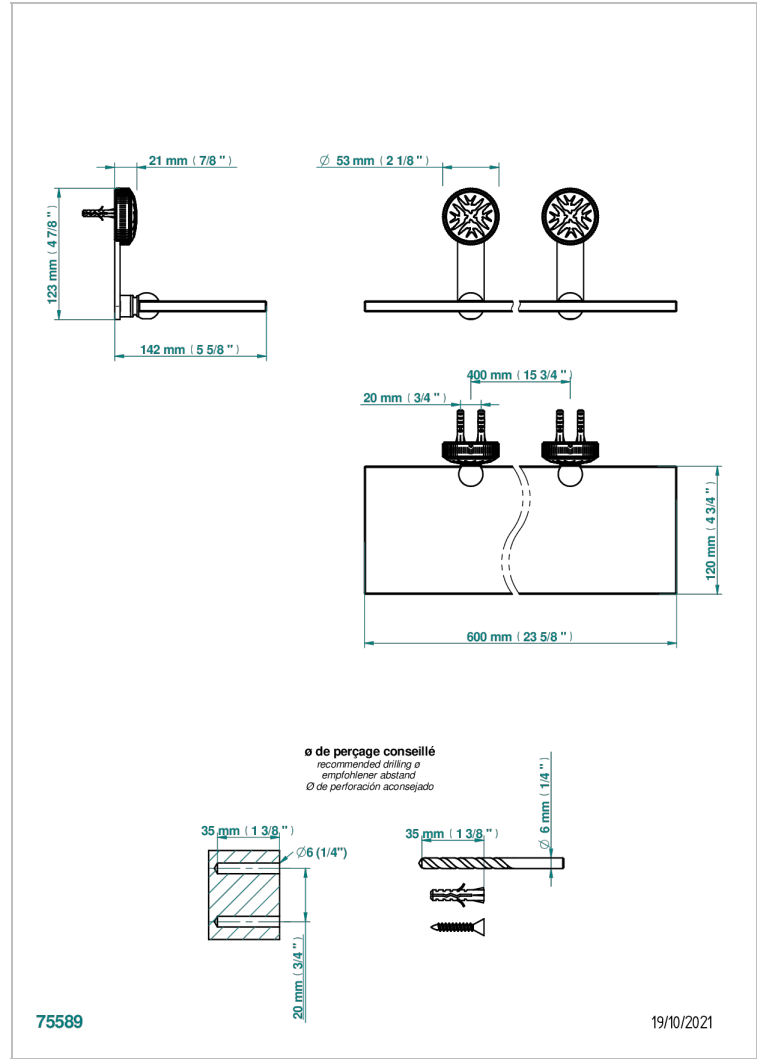

HIRONDELLES GOLD STAMPED

A4L-564

Glass shelf with brackets

CHARACTERISTIC

- Hirondelles Gold stamped
- Glass shelf with brackets

AVAILABLE FINITIONS

Black ceram - D30
Blush PVD - H62
Brass color PVD - H49
Brown bronze color PVD - F33
Chrome polished - A02
Copper antique matt, coated - H07