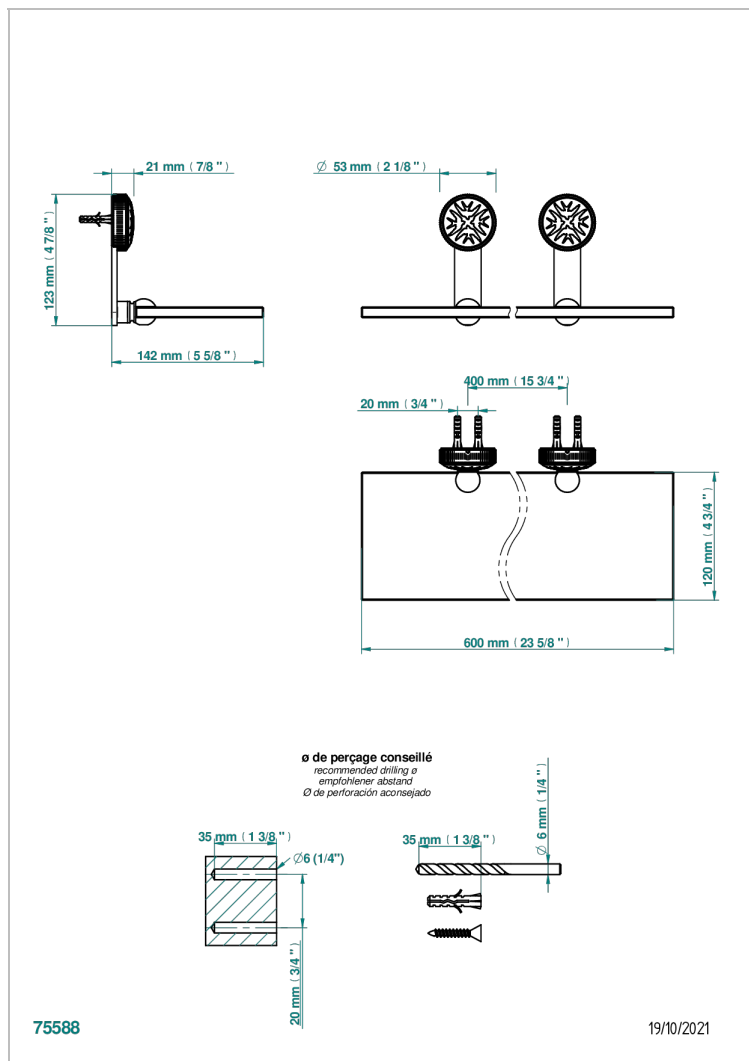

HIRONDELLES PLATINUM STAMPED

A4K-564

Glass shelf with brackets

CHARACTERISTIC

- Hirondelles Platinum stamped
- Glass shelf with brackets

AVAILABLE FINITIONS

Black ceram - D30
Blush PVD - H62
Brass color PVD - H49
Brown bronze color PVD - F33
Chrome polished - A02
Copper antique matt, coated - H07