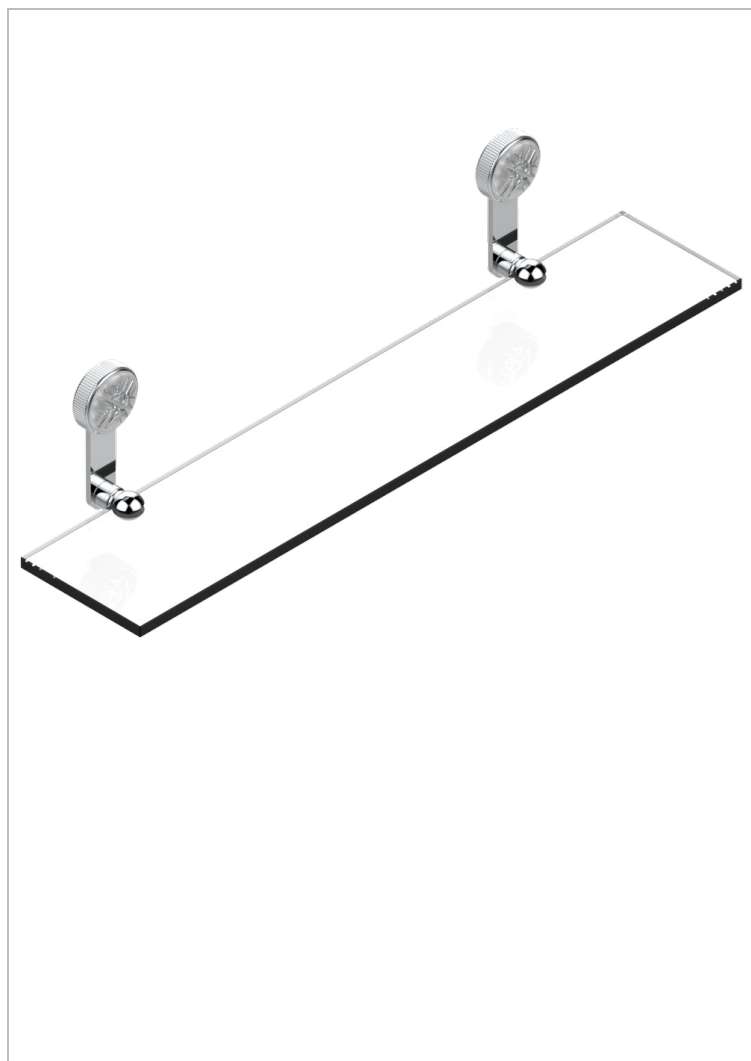

HIRONDELLES PLATINUM STAMPED

A4K-564

Glass shelf with brackets

CHARACTERISTIC

- Hirondelles Platinum stamped
- Glass shelf with brackets

AVAILABLE FINITIONS

Black ceram - D30
Blush PVD - H62
Brass color PVD - H49
Brown bronze color PVD - F33
Chrome polished - A02
Copper antique matt, coated - H07

Gold color PVD - H52
Gold mat - F07
Gold polished - F01
Graphite PVD - H64
Light coated bronze - D01
Matt Umber PVD - H67

Matt blush PVD - H60
Matt brass color PVD - H50
Matt brown bronze color PVD - F34
Matt chrome (American satin) - C02
Matt gold color PVD - H53
Matt graphite PVD - H65

Matt nickel (American satin) - C01
Matt nickel color PVD - H56
Nickel antique / Sovereign - H28
Nickel color PVD - H55
Nickel polished - B01
Soft gold - F30

Soft matt gold - F31
Umber PVD - H66