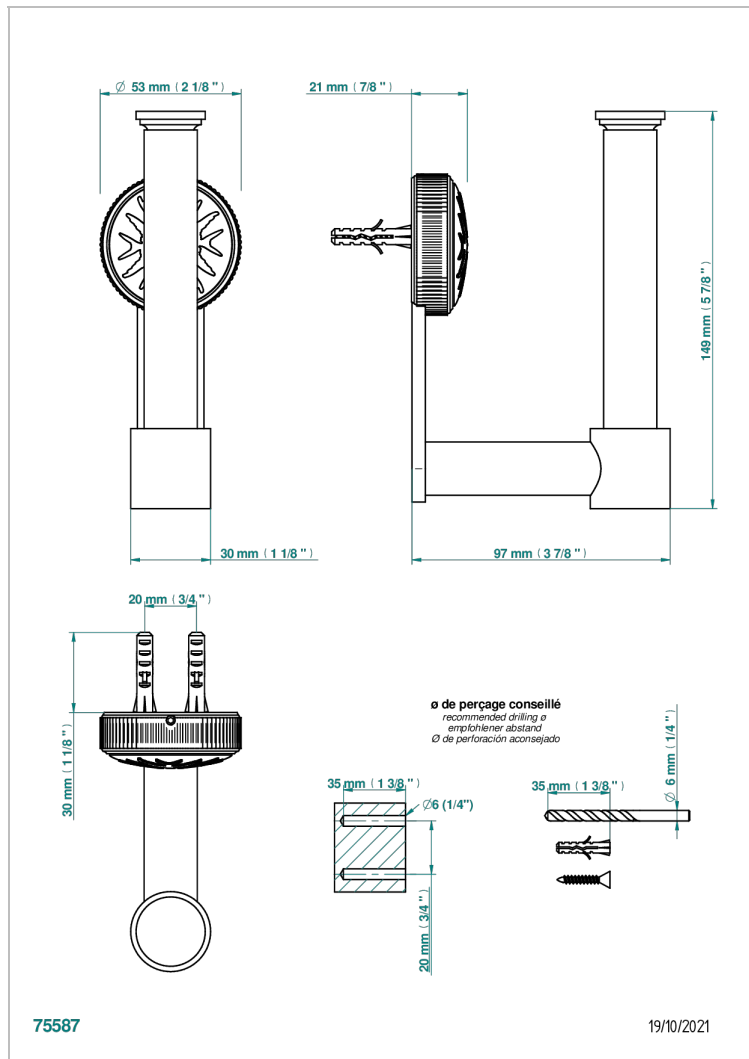

# HIRONDELLES GOLD STAMPED

A4L-542

Wall mounted WC reserve paper holder

## CHARACTERISTIC

- Hironnelles Gold stamped
- Wall mounted WC reserve paper holder