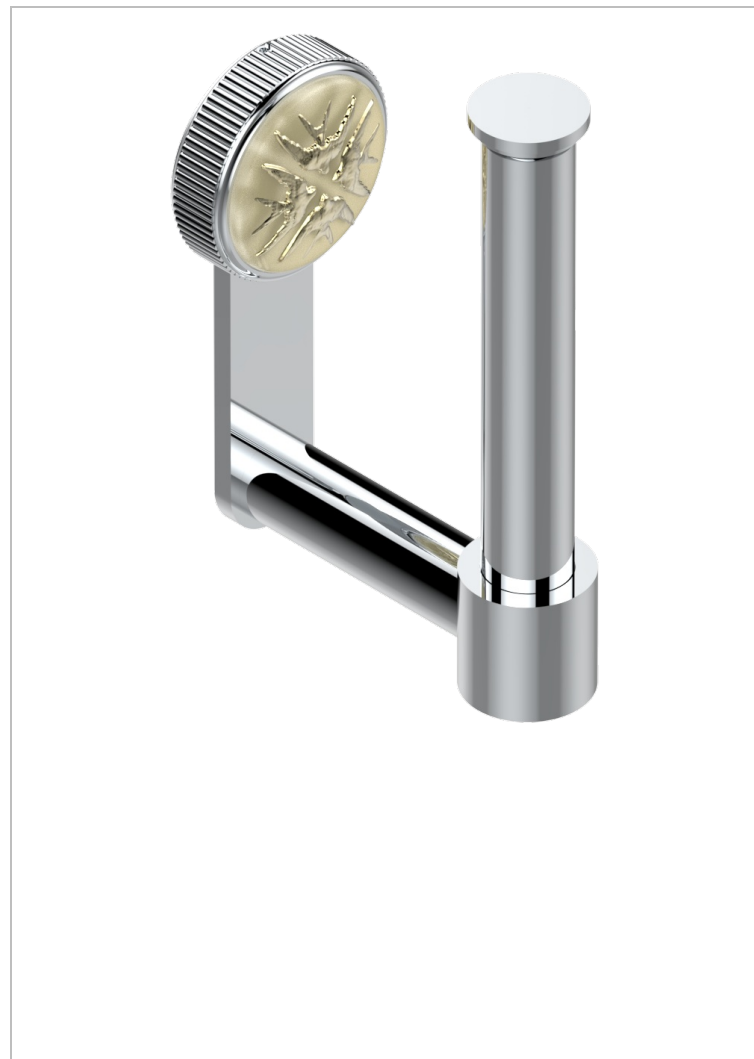

# HIRONDELLES GOLD STAMPED

A4L-542

Wall mounted WC reserve paper holder

## CHARACTERISTIC

- Hironnelles Gold stamped
- Wall mounted WC reserve paper holder

## AVAILABLE FINITIONS

Antique nickel - H28  
Black ceram - D30  
Blush PVD - H62  
Brass color PVD - H49  
Brown bronze color PVD - F33  
Gold color PVD - H52

Graphite PVD - H64  
Lacquered light bronze - D01  
Matt Umber PVD - H67  
Matt blush PVD - H60  
Matt brass color PVD - H50  
Matt brown bronze color PVD - F34

Umber PVD - H66  
Varnished matt antique red copper (color finish) - H07