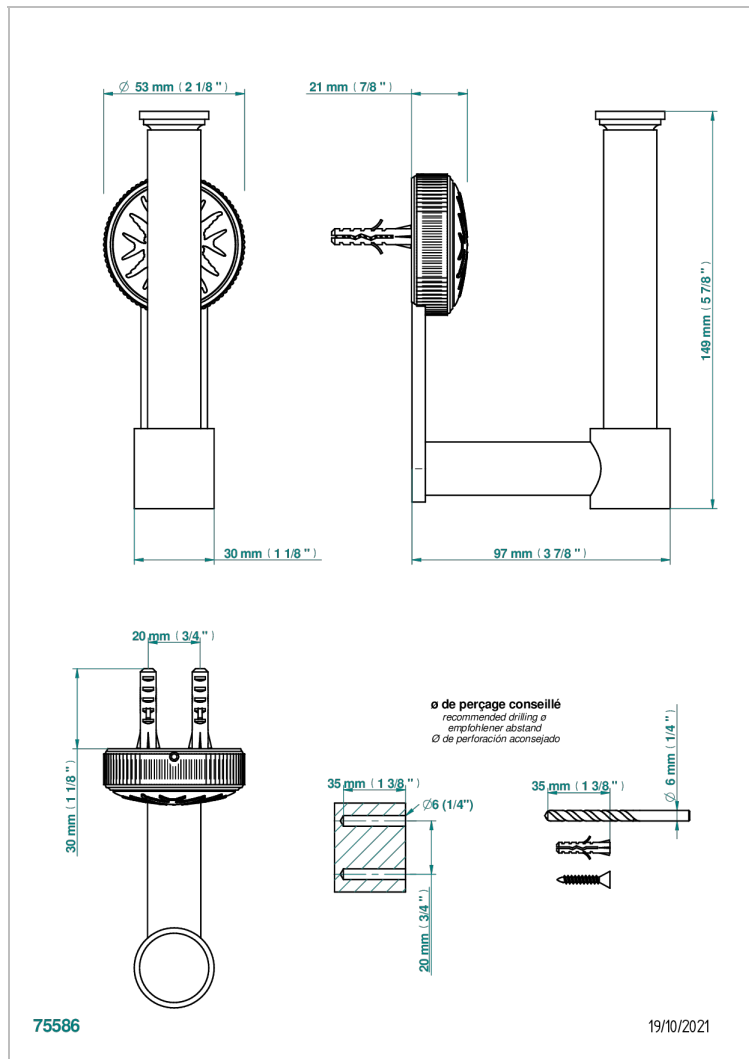

HIRONDELLES PLATINUM STAMPED

A4K-542

Wall mounted WC reserve paper holder

CHARACTERISTIC

- Hirondelles Platinum stamped
- Wall mounted WC reserve paper holder

AVAILABLE FINITIONS

Antique nickel - H28
Black ceram - D30
Blush PVD - H62
Brass color PVD - H49
Brown bronze color PVD - F33
Gold color PVD - H52

Nickel color PVD - H55
Polished chrome (color finish) - A02
Polished gold (color finish) - F01
Polished nickel - B01
Soft gold - F30
Soft matt gold - F31

Umber PVD - H66
Varnished matt antique red copper (color finish) - H07