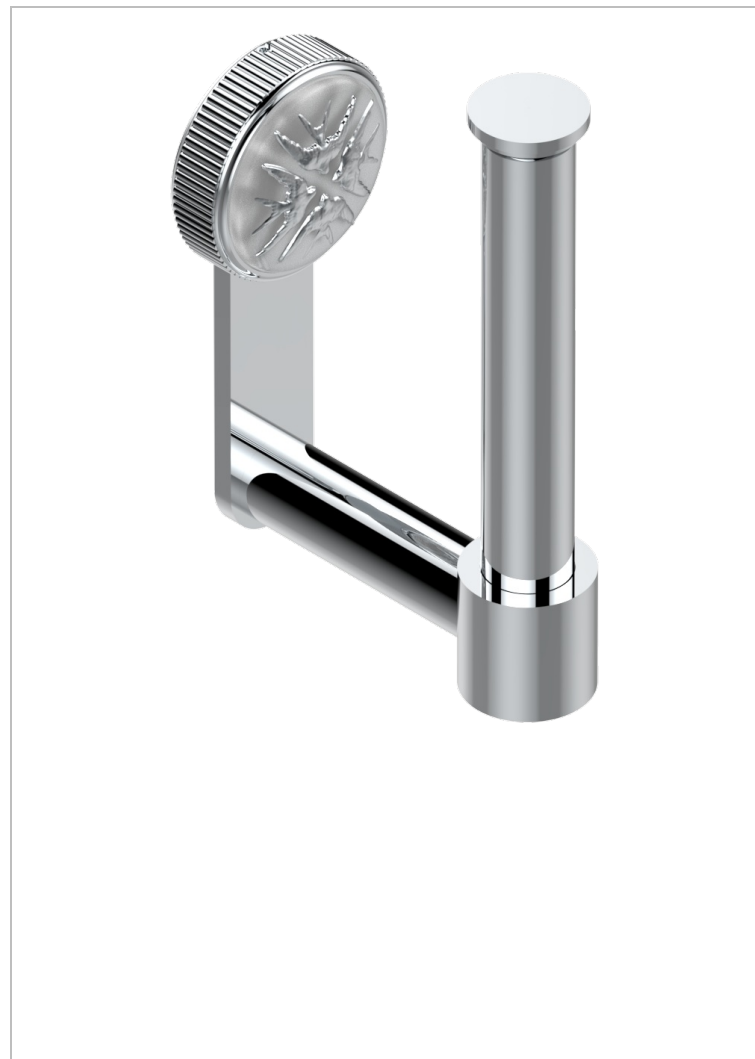

HIRONDELLES PLATINUM STAMPED

A4K-542

Wall mounted WC reserve paper holder

CHARACTERISTIC

- Hirondelles Platinum stamped
- Wall mounted WC reserve paper holder

AVAILABLE FINITIONS

Antique nickel - H28
Black ceram - D30
Blush PVD - H62
Brass color PVD - H49
Brown bronze color PVD - F33
Gold color PVD - H52

Graphite PVD - H64
Lacquered light bronze - D01
Matt Umber PVD - H67
Matt blush PVD - H60
Matt brass color PVD - H50
Matt brown bronze color PVD - F34

Matt chrome - C02
Matt gold - F07
Matt gold color PVD - H53
Matt graphite PVD - H65
Matt nickel (color finish) - C01
Matt nickel color PVD - H56

Nickel color PVD - H55
Polished chrome (color finish) - A02
Polished gold (color finish) - F01
Polished nickel - B01
Soft gold - F30
Soft matt gold - F31

Umber PVD - H66
Varnished matt antique red copper (color finish) - H07