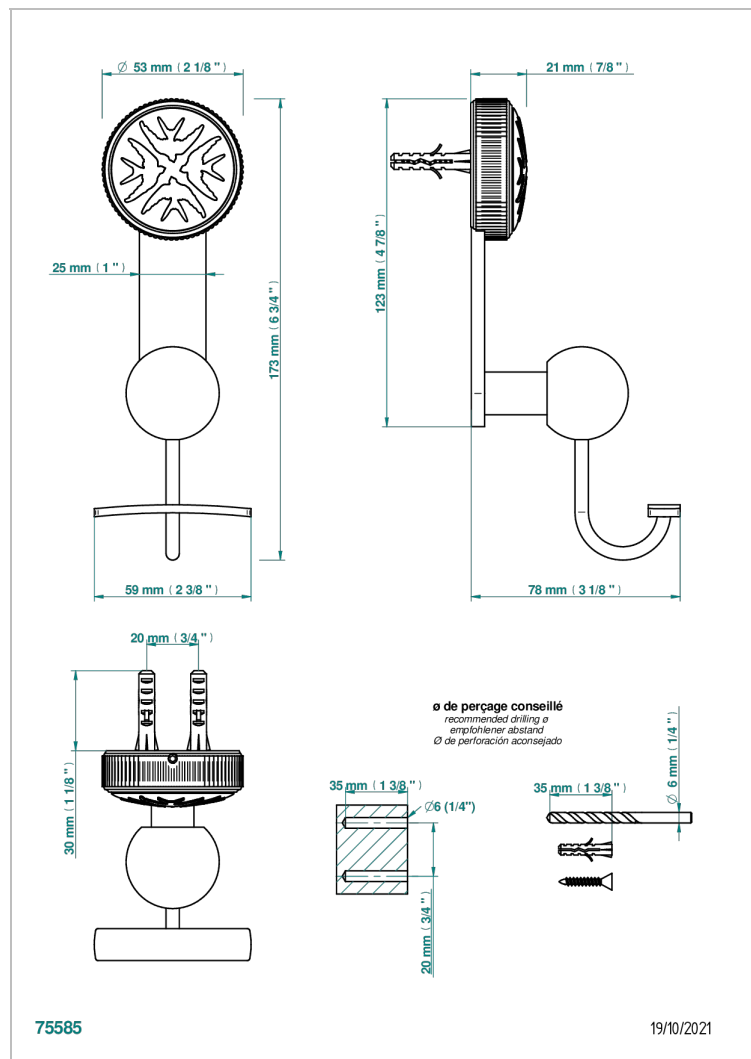

HIRONDELLES GOLD STAMPED

A4L-510

Robe hook

CHARACTERISTIC

- Hirondelles Gold stamped
- Robe hook

AVAILABLE FINITIONS

Black ceram - D30
Blush PVD - H62
Brass color PVD - H49
Brown bronze color PVD - F33
Chrome polished - A02
Copper antique matt, coated - H07

Matt nickel (American satin) - C01
Matt nickel color PVD - H56
Nickel antique / Sovereign - H28
Nickel color PVD - H55
Nickel polished - B01
Soft gold - F30

Soft matt gold - F31
Umber PVD - H66