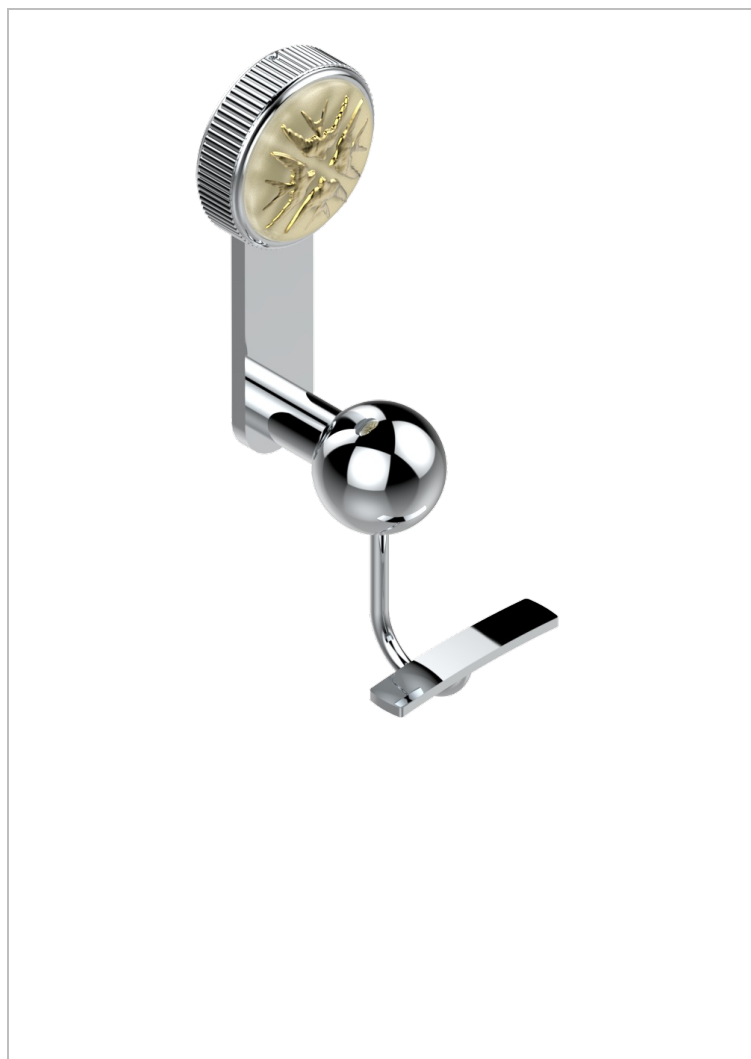

HIRONDELLES GOLD STAMPED

A4L-510

Robe hook

CHARACTERISTIC

- Hirondelles Gold stamped
- Robe hook

AVAILABLE FINITIONS

Black ceram - D30
Blush PVD - H62
Brass color PVD - H49
Brown bronze color PVD - F33
Chrome polished - A02
Copper antique matt, coated - H07

Gold color PVD - H52
Gold mat - F07
Gold polished - F01
Graphite PVD - H64
Light coated bronze - D01
Matt Umber PVD - H67

Matt blush PVD - H60
Matt brass color PVD - H50
Matt brown bronze color PVD - F34
Matt chrome (American satin) - C02
Matt gold color PVD - H53
Matt graphite PVD - H65

Matt nickel (American satin) - C01
Matt nickel color PVD - H56
Nickel antique / Sovereign - H28
Nickel color PVD - H55
Nickel polished - B01
Soft gold - F30

Soft matt gold - F31
Umber PVD - H66