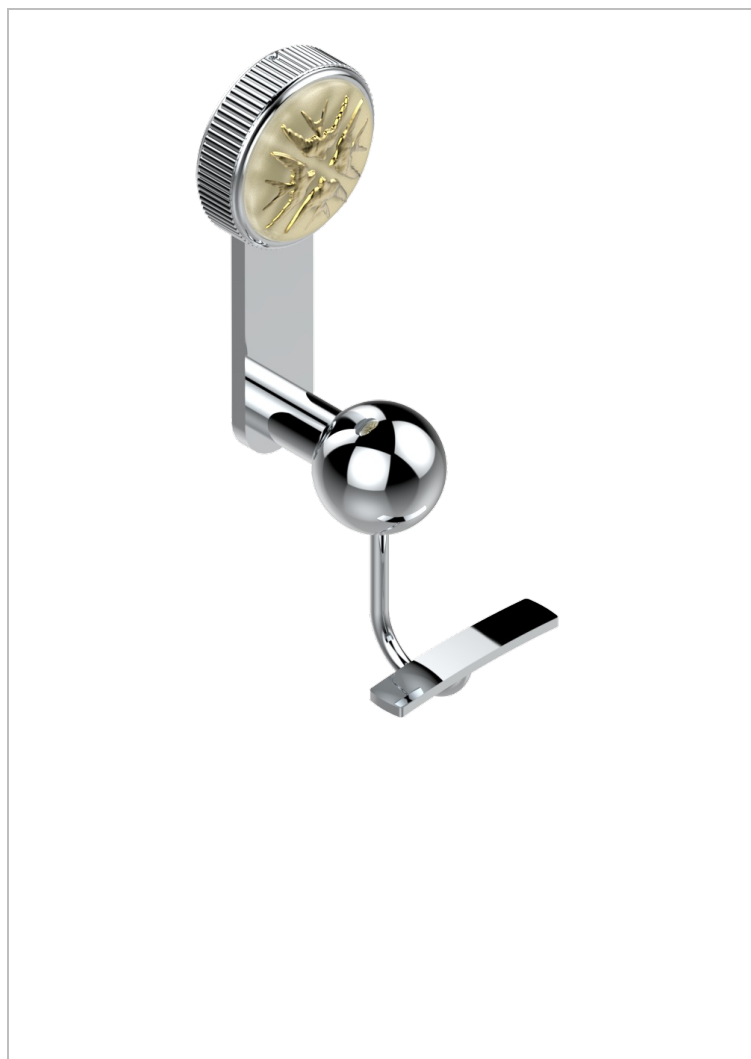

HIRONDELLES GOLD STAMPED

A4L-510

Robe hook

CHARACTERISTIC

- Hironnelles Gold stamped
- Robe hook

AVAILABLE FINITIONS

Antique nickel - H28
Black ceram - D30
Blush PVD - H62
Brass color PVD - H49
Brown bronze color PVD - F33
Gold color PVD - H52

Graphite PVD - H64
Lacquered light bronze - D01
Matt Umber PVD - H67
Matt blush PVD - H60
Matt brass color PVD - H50
Matt brown bronze color PVD - F34

Matt chrome - C02
Matt gold - F07
Matt gold color PVD - H53
Matt graphite PVD - H65
Matt nickel (color finish) - C01
Matt nickel color PVD - H56

Nickel color PVD - H55
Polished chrome (color finish) - A02
Polished gold (color finish) - F01
Polished nickel - B01
Soft gold - F30
Soft matt gold - F31

Umber PVD - H66
Varnished matt antique red copper (color finish) - H07