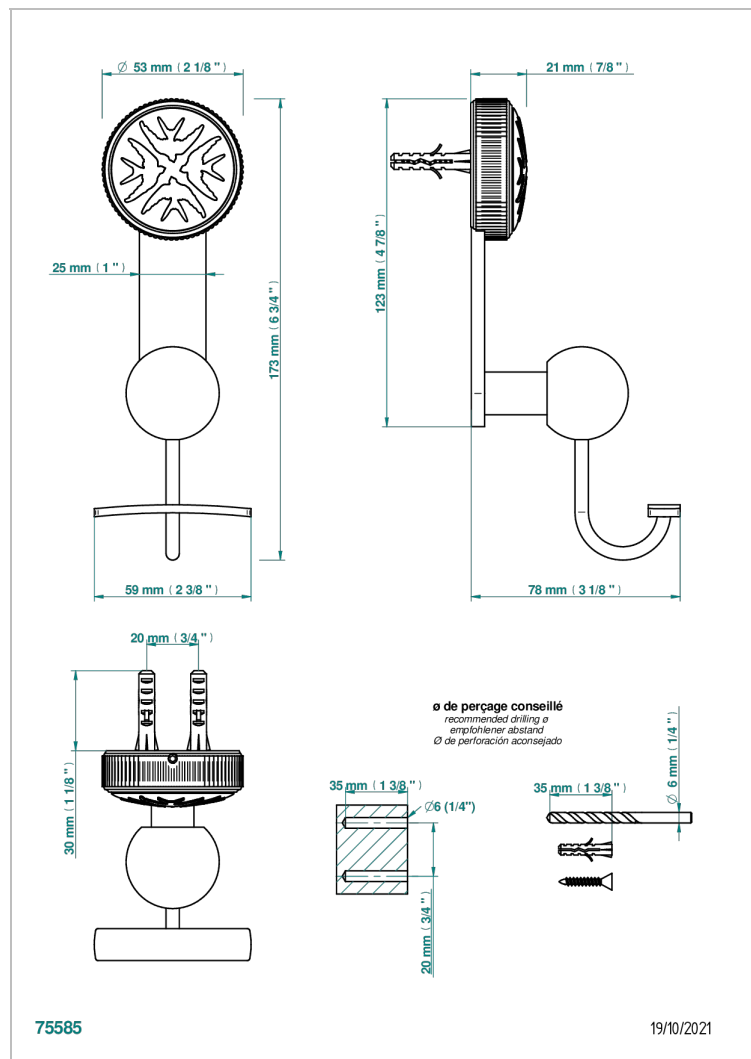

HIRONDELLES GOLD STAMPED

A4L-510

Robe hook

CHARACTERISTIC

- Hironnelles Gold stamped
- Robe hook

AVAILABLE FINITIONS

Antique nickel - H28
Black ceram - D30
Blush PVD - H62
Brass color PVD - H49
Brown bronze color PVD - F33
Gold color PVD - H52

Nickel color PVD - H55
Polished chrome (color finish) - A02
Polished gold (color finish) - F01
Polished nickel - B01
Soft gold - F30
Soft matt gold - F31

Umber PVD - H66
Varnished matt antique red copper (color finish) - H07