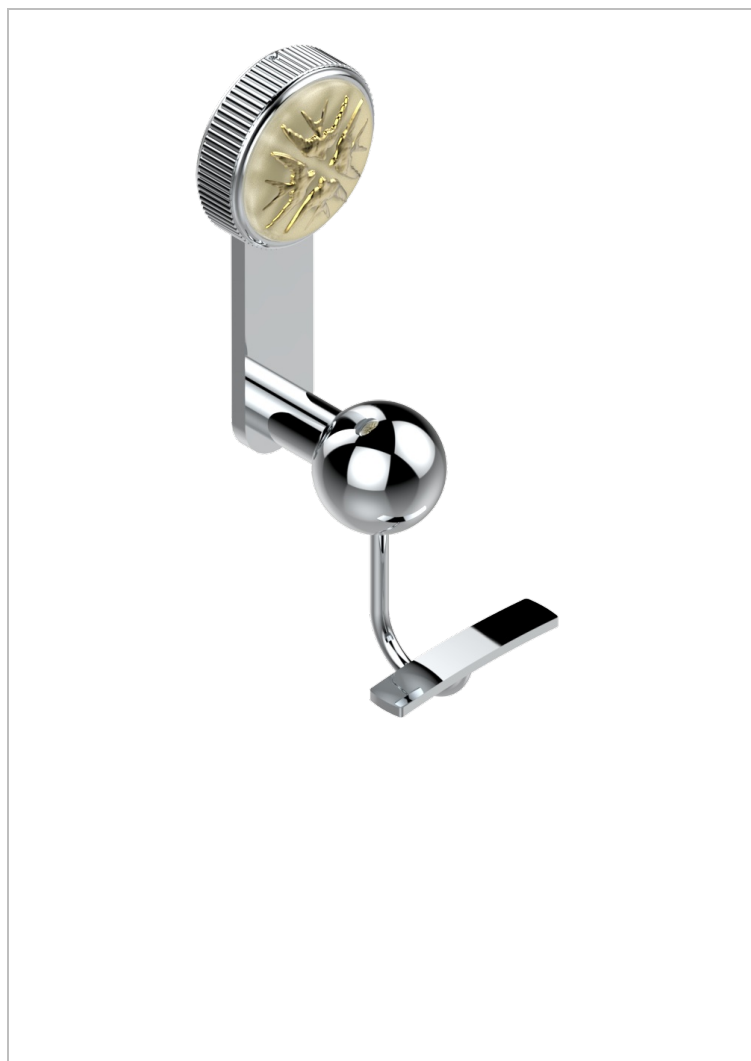

HIRONDELLES GOLD STAMPED

A4L-510

Robe hook

CHARACTERISTIC

- Hironnelles Gold stamped
- Robe hook

AVAILABLE FINITIONS

Antique nickel - H28
Black ceram - D30
Blush PVD - H62
Brass color PVD - H49
Brown bronze color PVD - F33
Gold color PVD - H52

Graphite PVD - H64
Lacquered light bronze - D01
Matt Umber PVD - H67
Matt blush PVD - H60
Matt brass color PVD - H50
Matt brown bronze color PVD - F34

Matt chrome - C02
Matt gold - F07
Matt gold color PVD - H53
Matt graphite PVD - H65
Matt nickel (color finish) - C01
Matt nickel color PVD - H56

Nickel color PVD - H55
Polished chrome (color finish) - A02
Polished gold (color finish) - F01
Polished nickel - B01
Soft gold - F30
Soft matt gold - F31

Umber PVD - H66
Varnished matt antique red copper (color finish) - H07