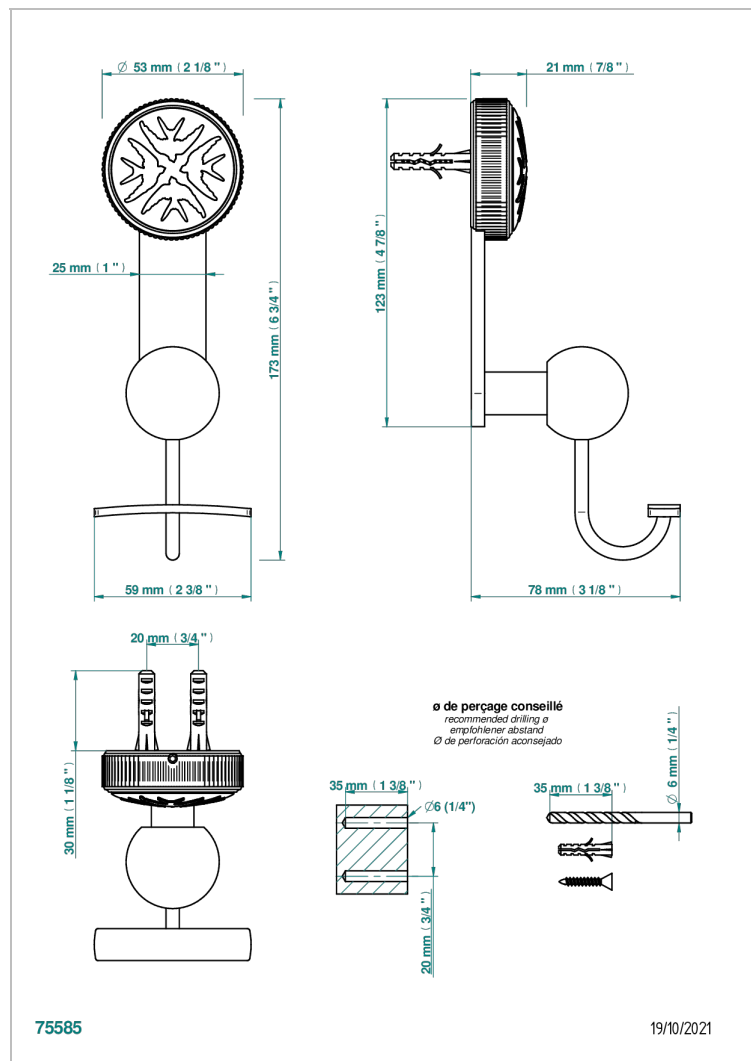

HIRONDELLES GOLD STAMPED

A4L-510

Robe hook

CHARACTERISTIC

- Hironnelles Gold stamped
- Robe hook

AVAILABLE FINITIONS

Antique nickel - H28
Black ceram - D30
Blush PVD - H62
Brass color PVD - H49
Brown bronze color PVD - F33
Gold color PVD - H52

Nickel color PVD - H55
Polished chrome (color finish) - A02
Polished gold (color finish) - F01
Polished nickel - B01
Soft gold - F30
Soft matt gold - F31

Umber PVD - H66
Varnished matt antique red copper (color finish) - H07