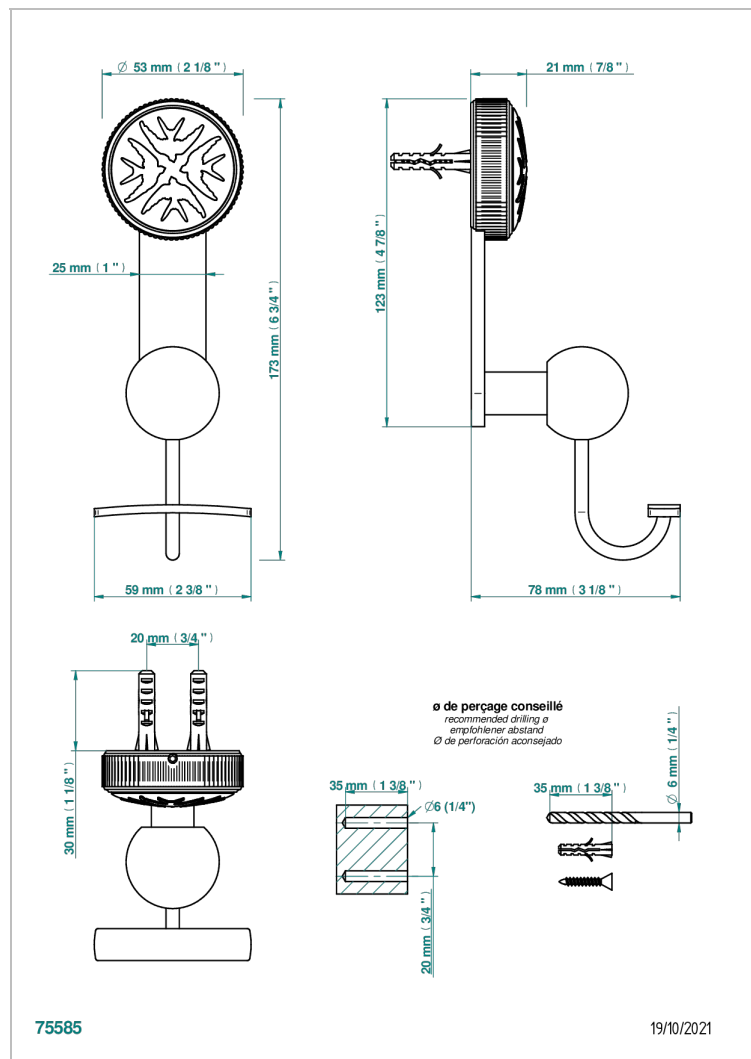

# HIRONDELLES GOLD STAMPED

A4L-510

Robe hook

## CHARACTERISTIC

- Hironnelles Gold stamped
- Robe hook