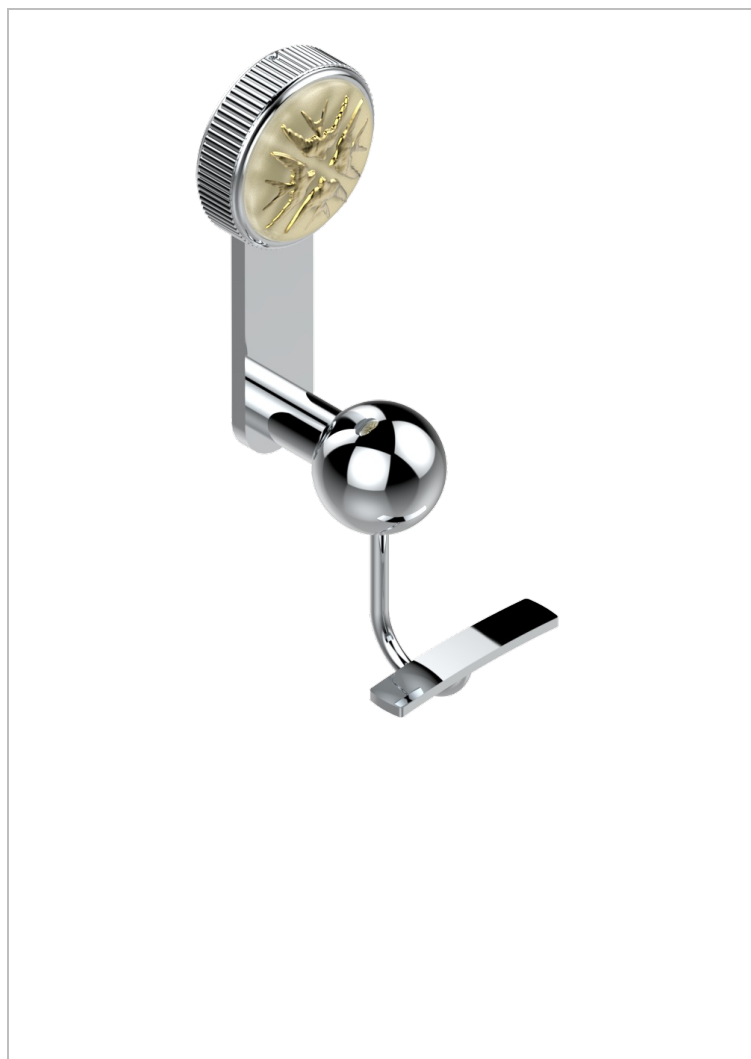

# HIRONDELLES GOLD STAMPED

A4L-510

Robe hook

## CHARACTERISTIC

- Hironnelles Gold stamped
- Robe hook

## AVAILABLE FINITIONS

Antique nickel - H28  
Black ceram - D30  
Blush PVD - H62  
Brass color PVD - H49  
Brown bronze color PVD - F33  
Gold color PVD - H52

Graphite PVD - H64  
Lacquered light bronze - D01  
Matt Umber PVD - H67  
Matt blush PVD - H60  
Matt brass color PVD - H50  
Matt brown bronze color PVD - F34

Umber PVD - H66  
Varnished matt antique red copper (color finish) - H07