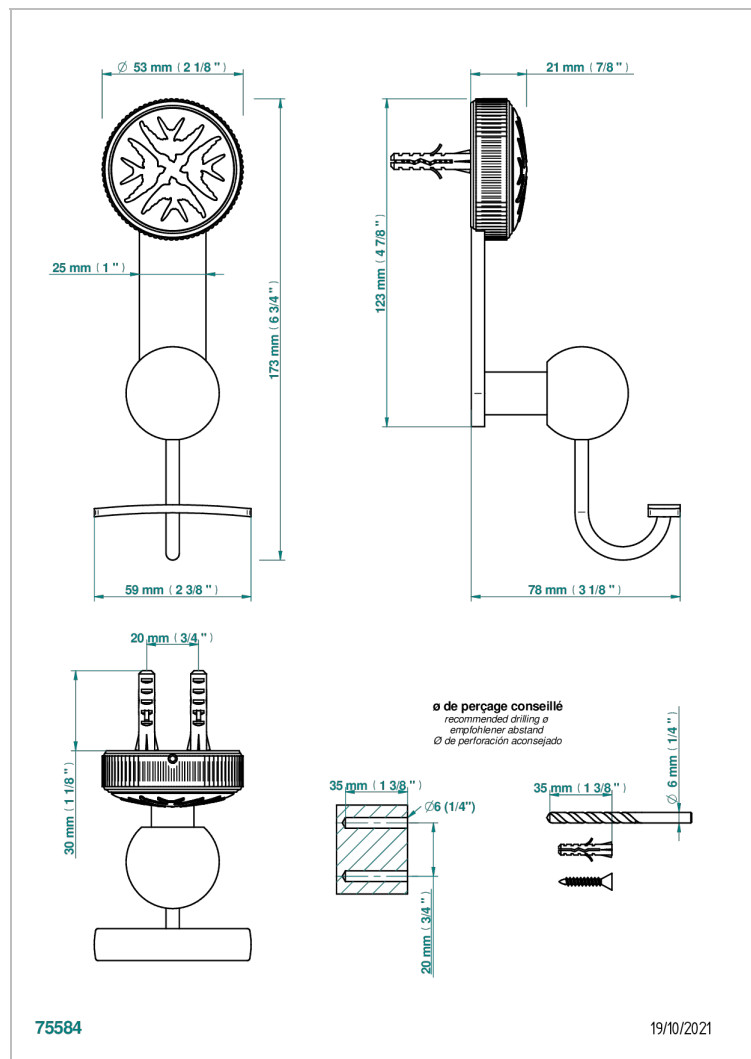

HIRONDELLES PLATINUM STAMPED

A4K-510

Robe hook

CHARACTERISTIC

- Hirondelles Platinum stamped
- Robe hook

AVAILABLE FINITIONS

Black ceram - D30
Blush PVD - H62
Brass color PVD - H49
Brown bronze color PVD - F33
Chrome polished - A02
Copper antique matt, coated - H07

Matt nickel (American satin) - C01
Matt nickel color PVD - H56
Nickel antique / Sovereign - H28
Nickel color PVD - H55
Nickel polished - B01
Soft gold - F30

Soft matt gold - F31
Umber PVD - H66