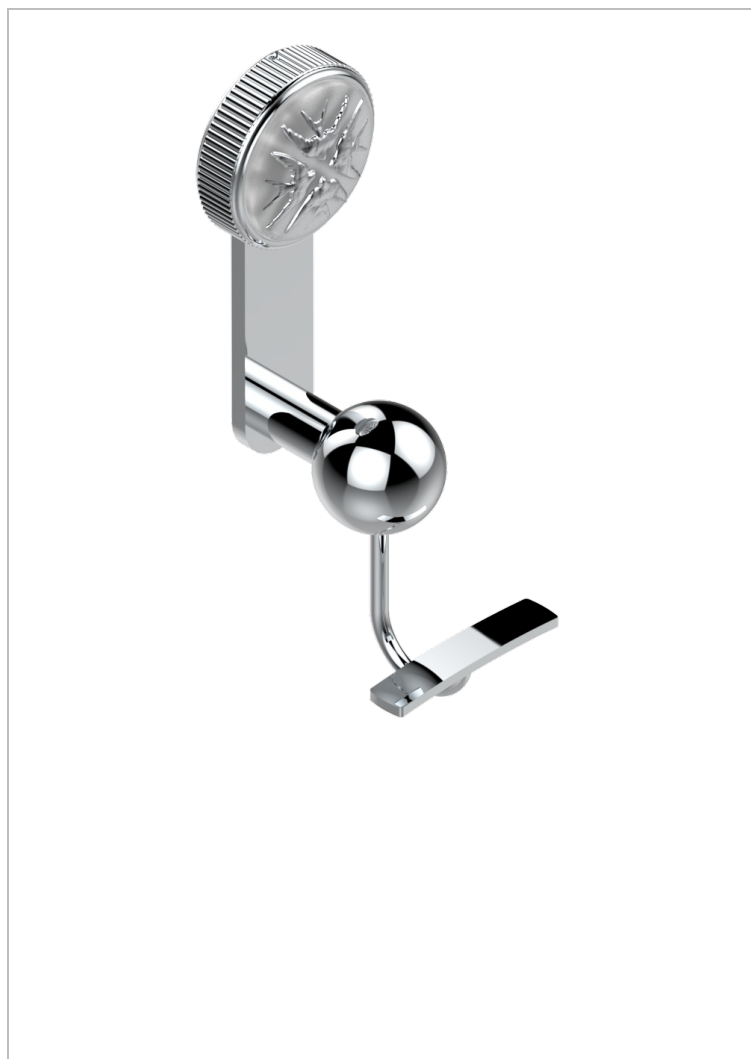

HIRONDELLES PLATINUM STAMPED

A4K-510

Robe hook

CHARACTERISTIC

- Hirondelles Platinum stamped
- Robe hook

AVAILABLE FINITIONS

Black ceram - D30
Blush PVD - H62
Brass color PVD - H49
Brown bronze color PVD - F33
Chrome polished - A02
Copper antique matt, coated - H07

Gold color PVD - H52
Gold mat - F07
Gold polished - F01
Graphite PVD - H64
Light coated bronze - D01
Matt Umber PVD - H67

Matt blush PVD - H60
Matt brass color PVD - H50
Matt brown bronze color PVD - F34
Matt chrome (American satin) - C02
Matt gold color PVD - H53
Matt graphite PVD - H65

Matt nickel (American satin) - C01
Matt nickel color PVD - H56
Nickel antique / Sovereign - H28
Nickel color PVD - H55
Nickel polished - B01
Soft gold - F30

Soft matt gold - F31
Umber PVD - H66