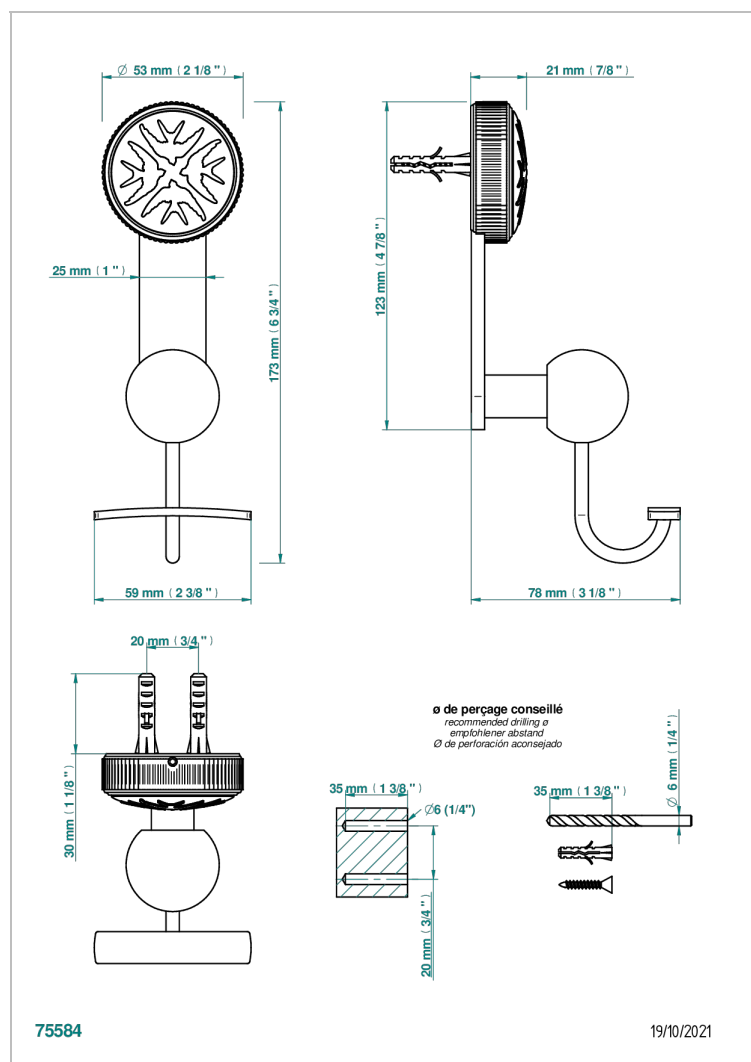

HIRONDELLES PLATINUM STAMPED

A4K-510

Robe hook

CHARACTERISTIC

- Hirondelles Platinum stamped
- Robe hook

AVAILABLE FINITIONS

Antique nickel - H28
Black ceram - D30
Blush PVD - H62
Brass color PVD - H49
Brown bronze color PVD - F33
Gold color PVD - H52

Nickel color PVD - H55
Polished chrome (color finish) - A02
Polished gold (color finish) - F01
Polished nickel - B01
Soft gold - F30
Soft matt gold - F31

Umber PVD - H66
Varnished matt antique red copper (color finish) - H07