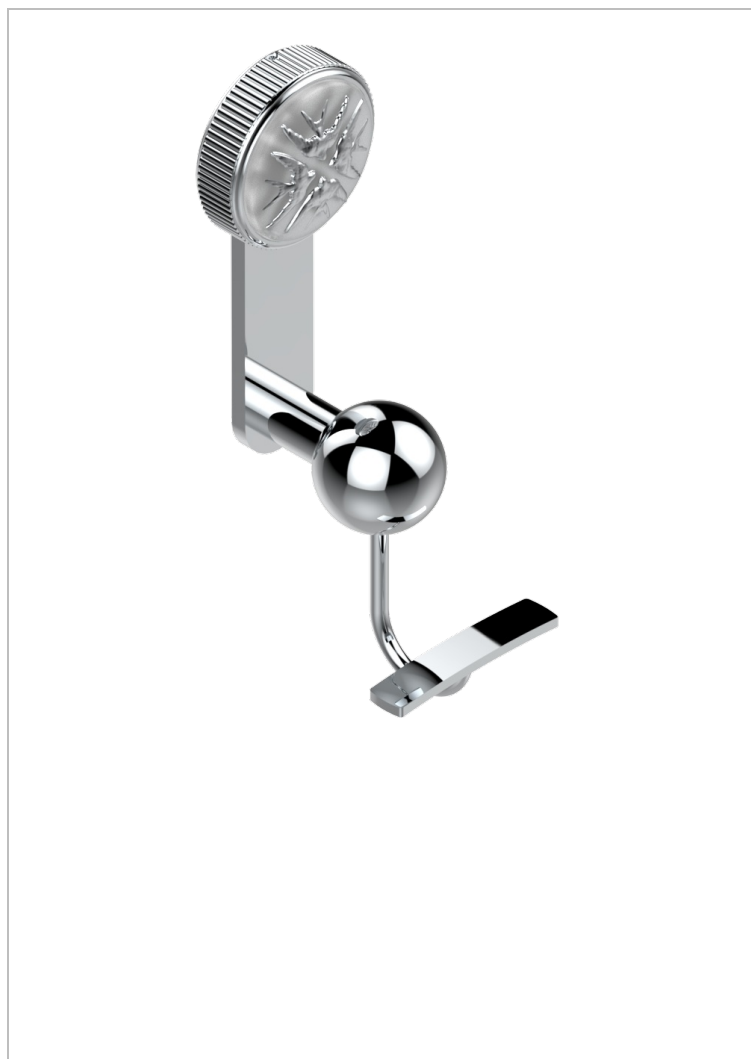

# HIRONDELLES PLATINUM STAMPED

A4K-510

Robe hook

## CHARACTERISTIC

- Hirondelles Platinum stamped
- Robe hook

## AVAILABLE FINITIONS

Antique nickel - H28  
Black ceram - D30  
Blush PVD - H62  
Brass color PVD - H49  
Brown bronze color PVD - F33  
Gold color PVD - H52

Graphite PVD - H64  
Lacquered light bronze - D01  
Matt Umber PVD - H67  
Matt blush PVD - H60  
Matt brass color PVD - H50  
Matt brown bronze color PVD - F34

Umber PVD - H66  
Varnished matt antique red copper (color finish) - H07