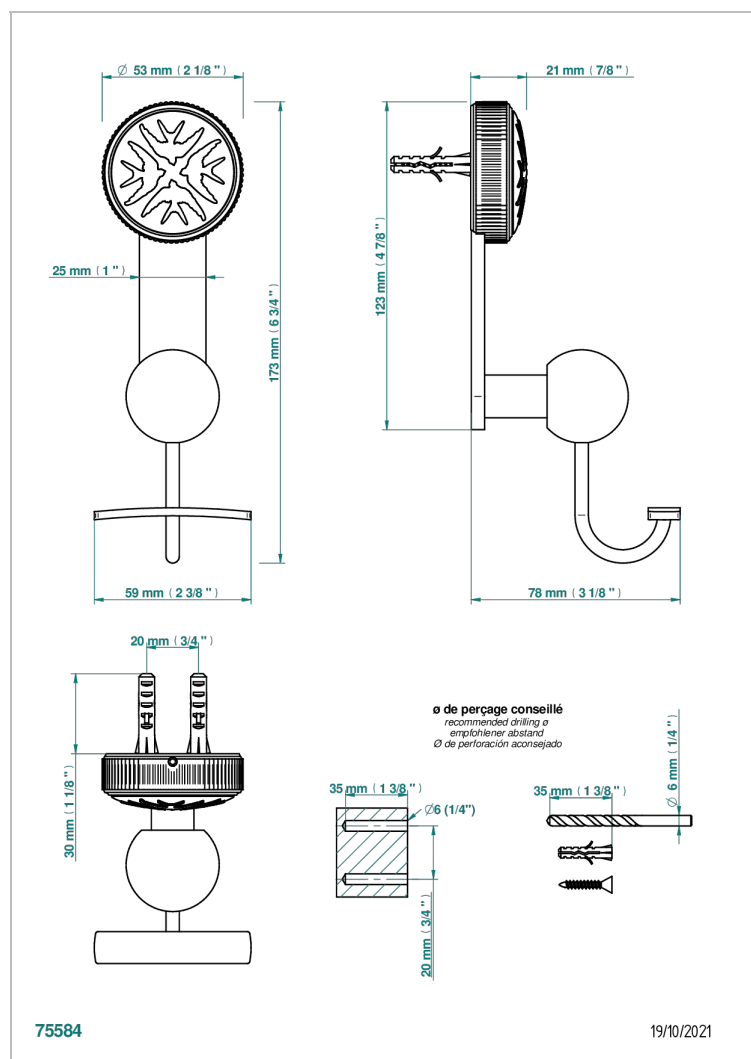

# HIRONDELLES PLATINUM STAMPED

A4K-510

Robe hook

## CHARACTERISTIC

- Hirondelles Platinum stamped
- Robe hook