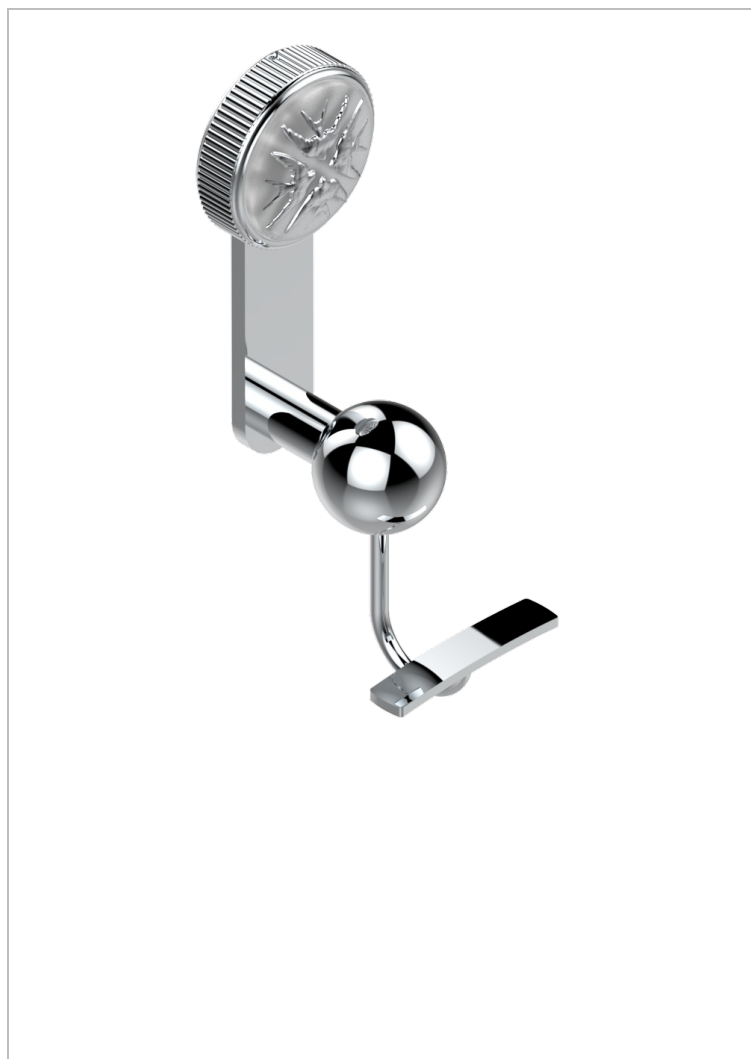

HIRONDELLES PLATINUM STAMPED

A4K-510

Robe hook

CHARACTERISTIC

- Hirondelles Platinum stamped
- Robe hook

AVAILABLE FINITIONS

Antique nickel - H28
Black ceram - D30
Blush PVD - H62
Brass color PVD - H49
Brown bronze color PVD - F33
Gold color PVD - H52

Graphite PVD - H64
Lacquered light bronze - D01
Matt Umber PVD - H67
Matt blush PVD - H60
Matt brass color PVD - H50
Matt brown bronze color PVD - F34

Matt chrome - C02
Matt gold - F07
Matt gold color PVD - H53
Matt graphite PVD - H65
Matt nickel (color finish) - C01
Matt nickel color PVD - H56

Nickel color PVD - H55
Polished chrome (color finish) - A02
Polished gold (color finish) - F01
Polished nickel - B01
Soft gold - F30
Soft matt gold - F31

Umber PVD - H66
Varnished matt antique red copper (color finish) - H07