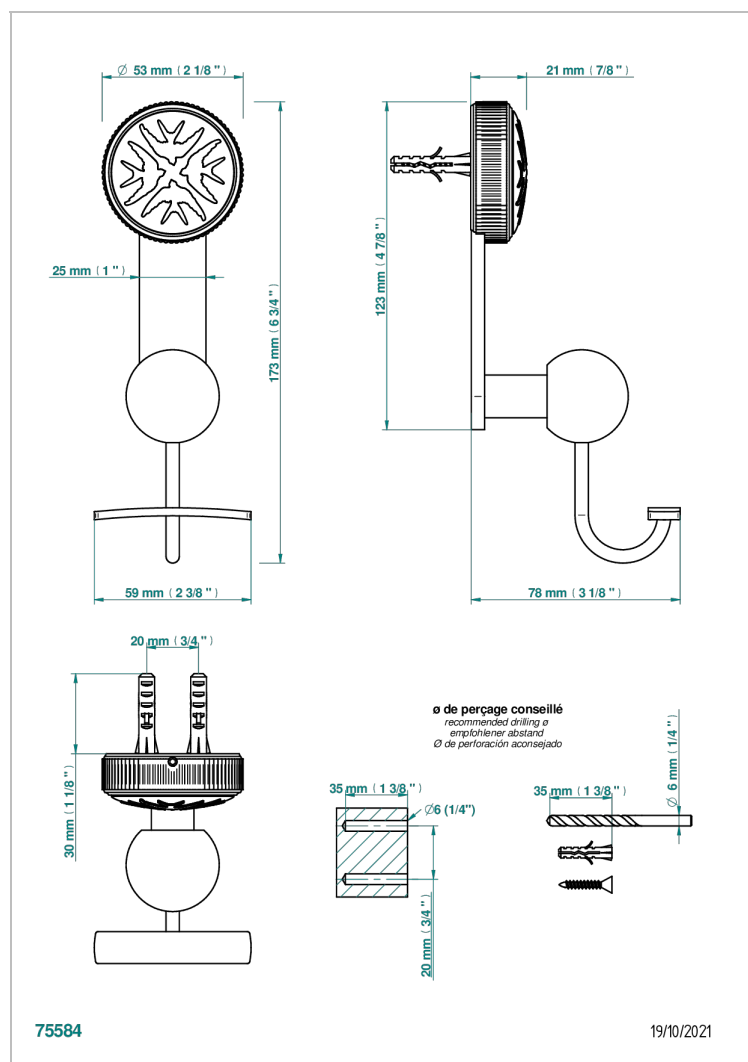

HIRONDELLES PLATINUM STAMPED

A4K-510

Robe hook

CHARACTERISTIC

- Hirondelles Platinum stamped
- Robe hook

AVAILABLE FINITIONS

Antique nickel - H28
Black ceram - D30
Blush PVD - H62
Brass color PVD - H49
Brown bronze color PVD - F33
Gold color PVD - H52

Nickel color PVD - H55
Polished chrome (color finish) - A02
Polished gold (color finish) - F01
Polished nickel - B01
Soft gold - F30
Soft matt gold - F31

Umber PVD - H66
Varnished matt antique red copper (color finish) - H07