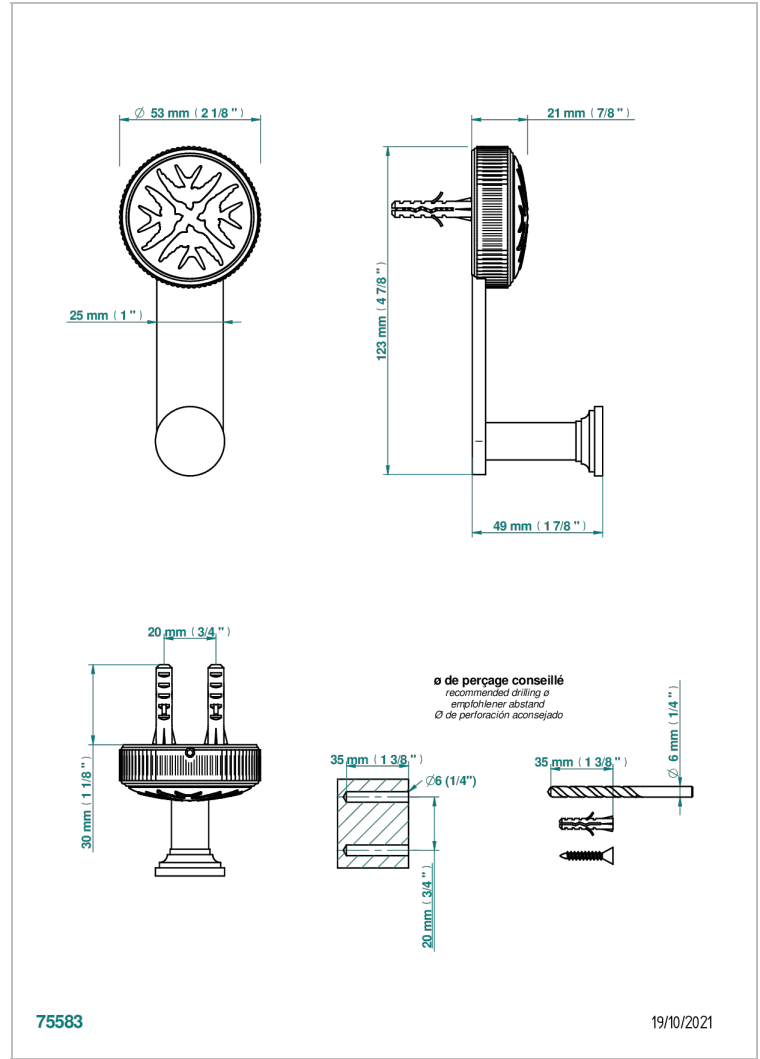

HIRONDELLES GOLD STAMPED

A4L-517

Robe hook

CHARACTERISTIC

- Hironnelles Gold stamped
- Robe hook

AVAILABLE FINITIONS

Black ceram - D30
Blush PVD - H62
Brass color PVD - H49
Brown bronze color PVD - F33
Chrome polished - A02
Copper antique matt, coated - H07