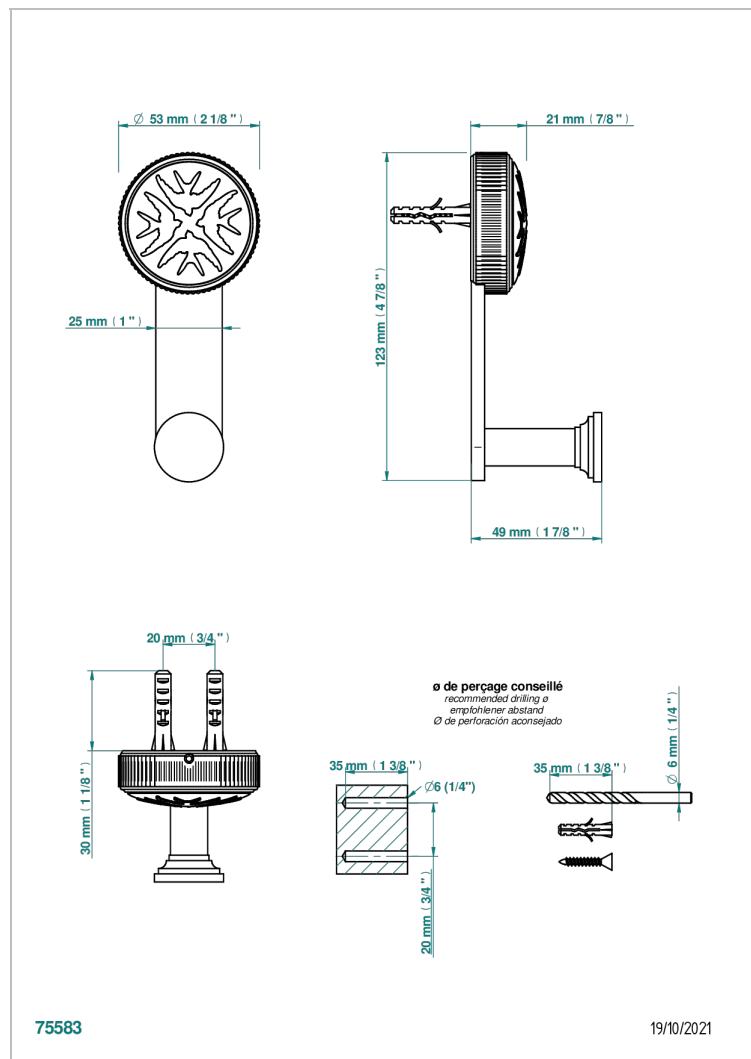

HIRONDELLES GOLD STAMPED

A4L-517

Single robe hook

CHARACTERISTIC

- Hironnelles Gold stamped
- Single robe hook

AVAILABLE FINITIONS

Antique nickel - H28
Black ceram - D30
Blush PVD - H62
Brass color PVD - H49
Brown bronze color PVD - F33
Gold color PVD - H52

Nickel color PVD - H55
Polished chrome (color finish) - A02
Polished gold (color finish) - F01
Polished nickel - B01
Soft gold - F30
Soft matt gold - F31

Umber PVD - H66
Varnished matt antique red copper (color finish) - H07