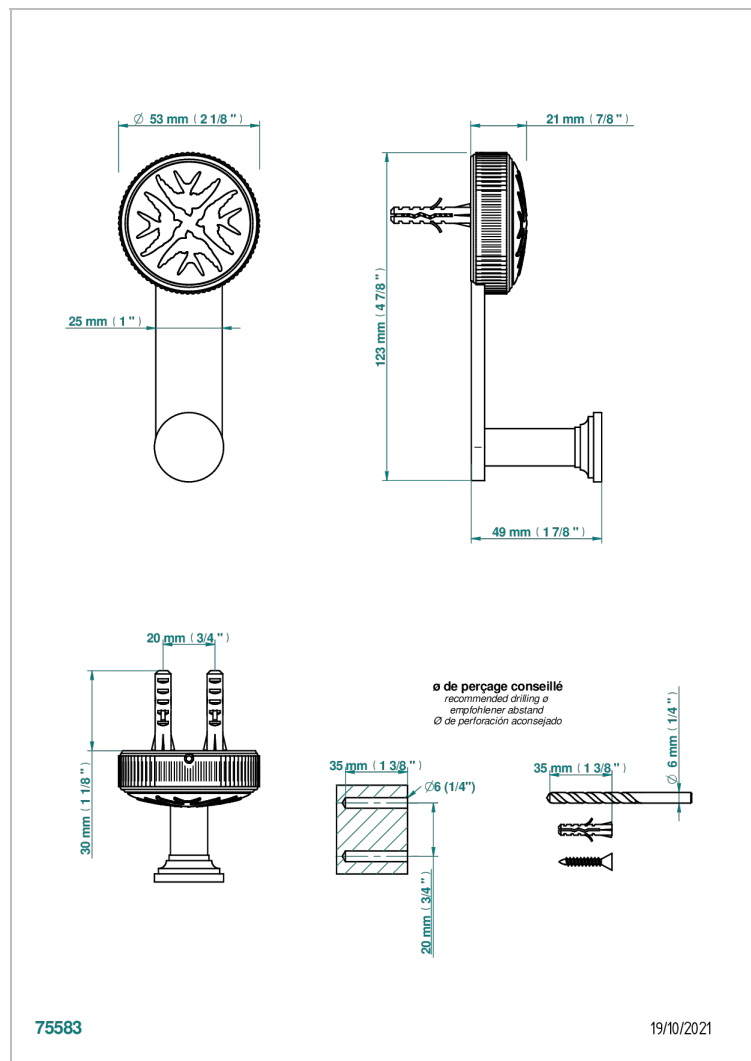

# HIRONDELLES GOLD STAMPED

A4L-517

Single robe hook

## CHARACTERISTIC

- Hironnelles Gold stamped
- Single robe hook