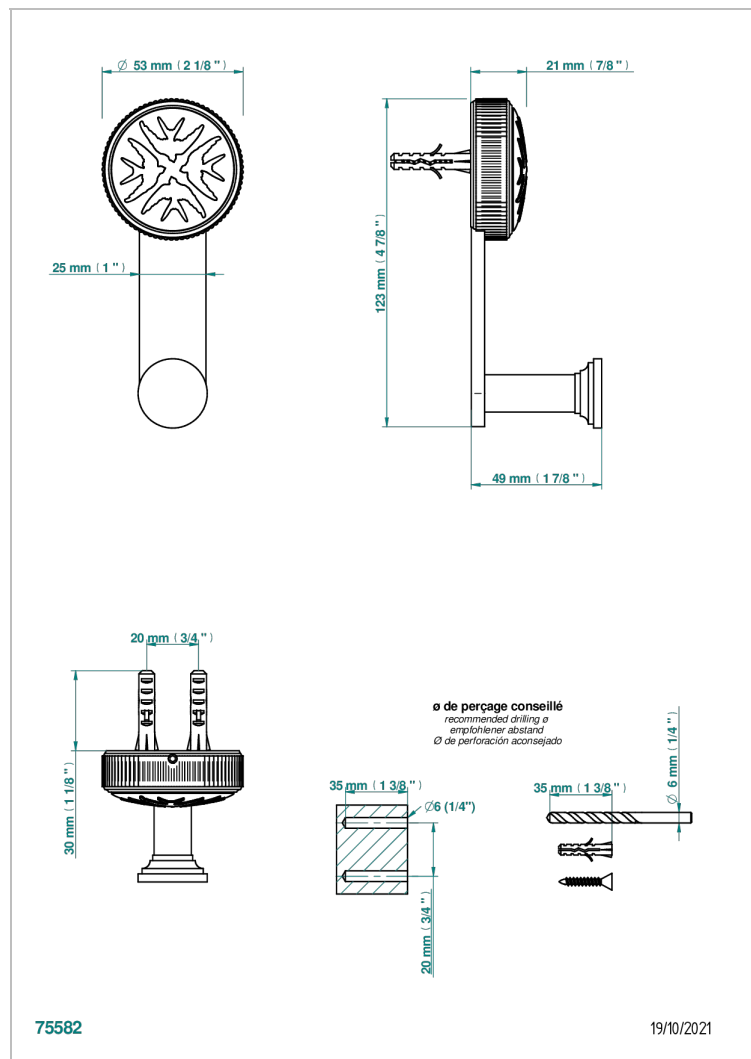

HIRONDELLES PLATINUM STAMPED

A4K-517

Single robe hook

CHARACTERISTIC

- Hironnelles Platinum stamped
- Single robe hook

AVAILABLE FINITIONS

Antique nickel - H28
Black ceram - D30
Blush PVD - H62
Brass color PVD - H49
Brown bronze color PVD - F33
Gold color PVD - H52

Nickel color PVD - H55
Polished chrome (color finish) - A02
Polished gold (color finish) - F01
Polished nickel - B01
Soft gold - F30
Soft matt gold - F31

Umber PVD - H66
Varnished matt antique red copper (color finish) - H07