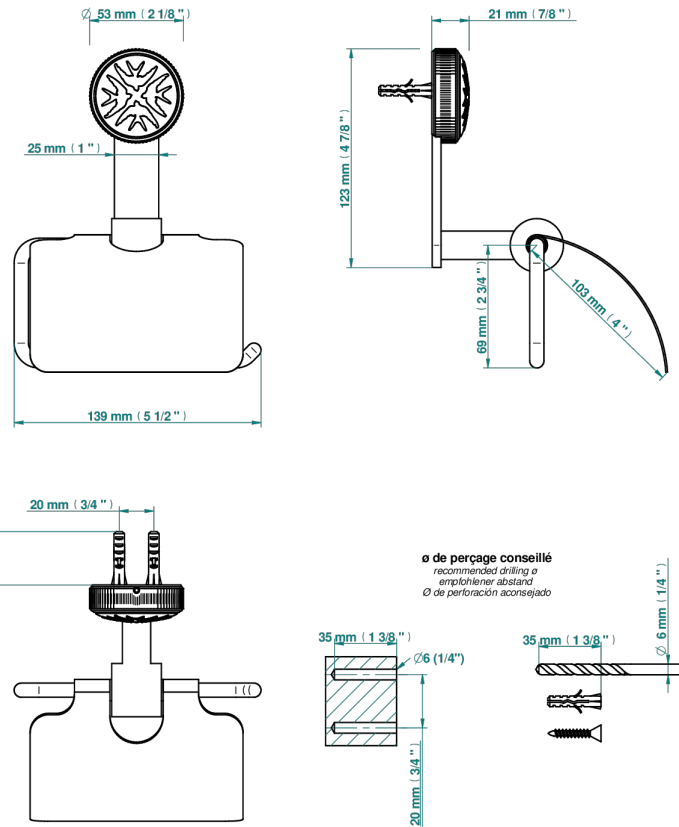

# HIRONDELLES GOLD STAMPED

A4L-538AC

Toilet paper holder, single mount with cover

75579

13/10/2021

## CHARACTERISTIC

- Hironnelles Gold stamped
- Toilet paper holder, single mount with cover