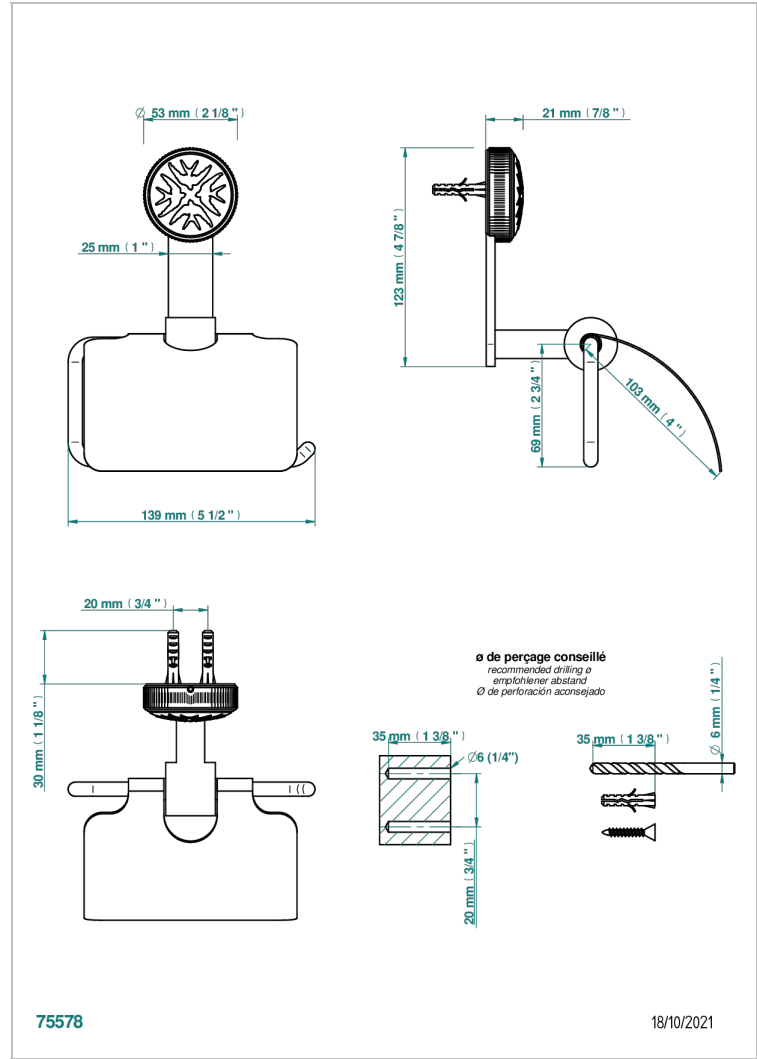

HIRONDELLES PLATINUM STAMPED

A4K-538AC

Toilet paper holder, single mount with cover

CHARACTERISTIC

- Hironnelles Platinum stamped
- Toilet paper holder, single mount with cover

AVAILABLE FINITIONS

Black ceram - D30
Blush PVD - H62
Brass color PVD - H49
Brown bronze color PVD - F33
Chrome polished - A02
Copper antique matt, coated - H07