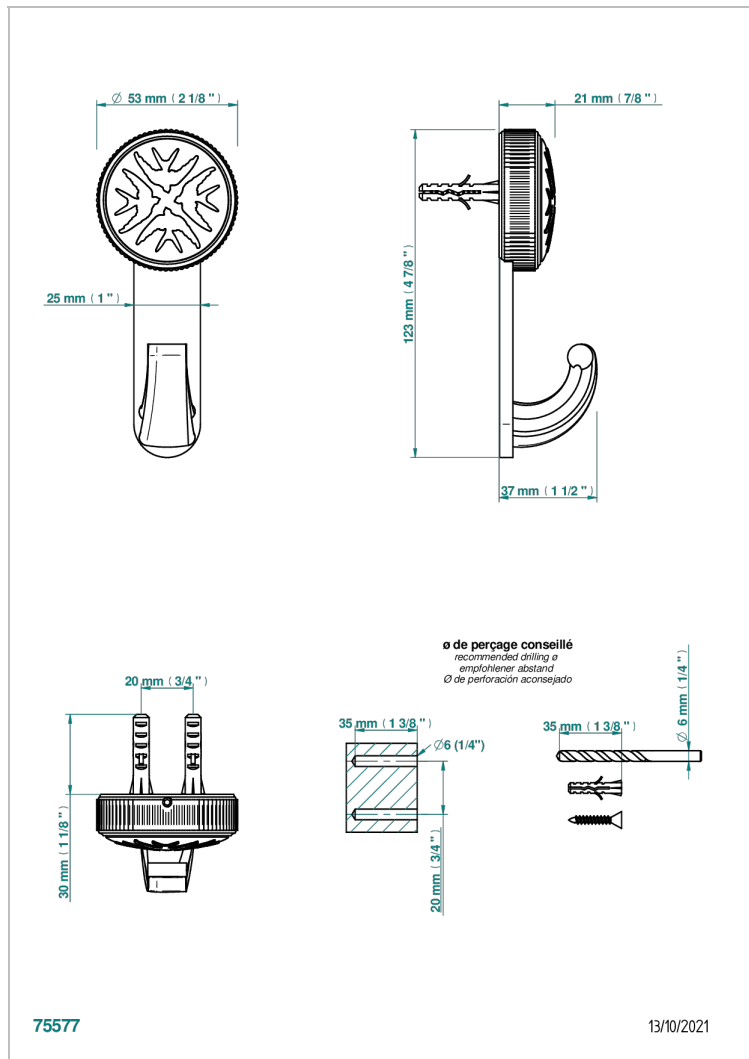

# HIRONDELLES GOLD STAMPED

A4L-508

Robe hook single small

## CHARACTERISTIC

- Hironnelles Gold stamped
- Robe hook single small