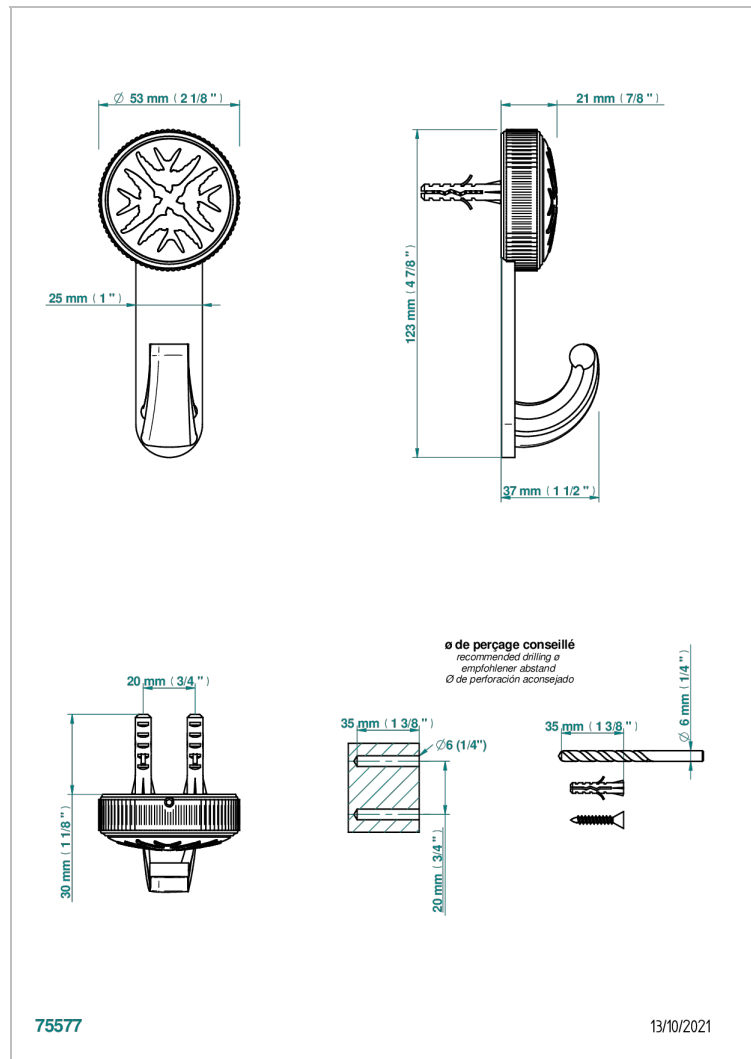

# HIRONDELLES GOLD STAMPED

A4L-508

Single robe hook

## CHARACTERISTIC

- Hironnelles Gold stamped
- Single robe hook