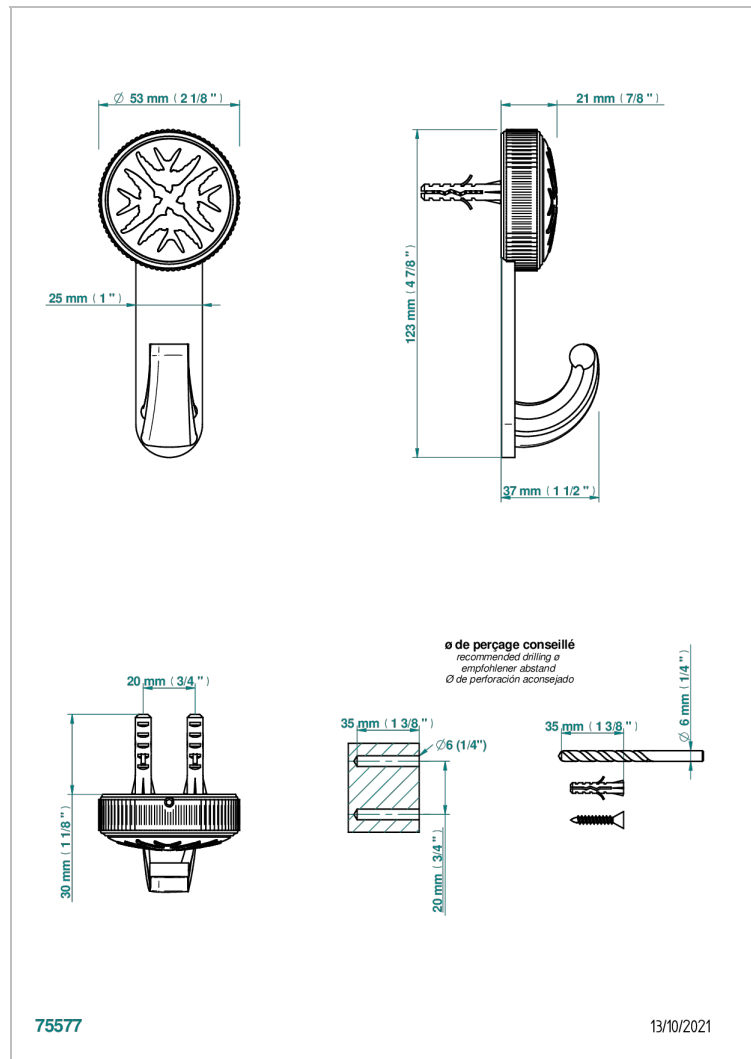

HIRONDELLES GOLD STAMPED

A4L-508

Single robe hook

CHARACTERISTIC

- Hironnelles Gold stamped
- Single robe hook

AVAILABLE FINITIONS

Antique nickel - H28
Black ceram - D30
Blush PVD - H62
Brass color PVD - H49
Brown bronze color PVD - F33
Gold color PVD - H52

Nickel color PVD - H55
Polished chrome (color finish) - A02
Polished gold (color finish) - F01
Polished nickel - B01
Soft gold - F30
Soft matt gold - F31

Umber PVD - H66
Varnished matt antique red copper (color finish) - H07