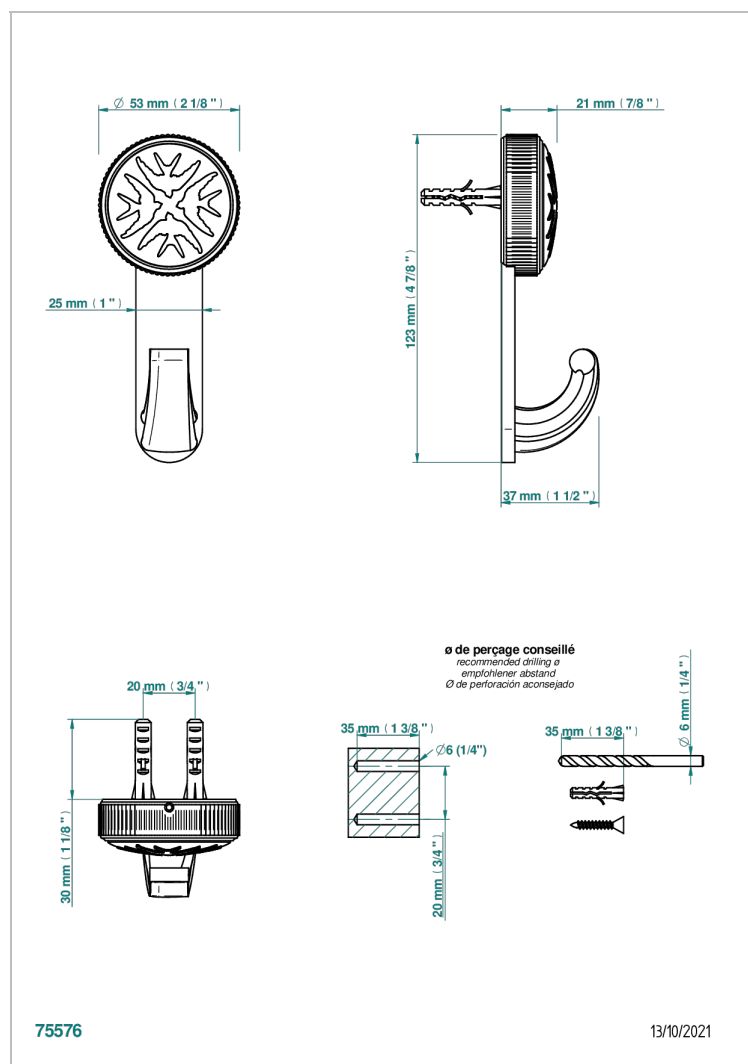

HIRONDELLES PLATINUM STAMPED

A4K-508

Robe hook single small

CHARACTERISTIC

- Hironnelles Platinum stamped
- Robe hook single small

AVAILABLE FINITIONS

Black ceram - D30
Blush PVD - H62
Brass color PVD - H49
Brown bronze color PVD - F33
Chrome polished - A02
Copper antique matt, coated - H07

Matt nickel (American satin) - C01
Matt nickel color PVD - H56
Nickel antique / Sovereign - H28
Nickel color PVD - H55
Nickel polished - B01
Soft gold - F30

Soft matt gold - F31
Umber PVD - H66