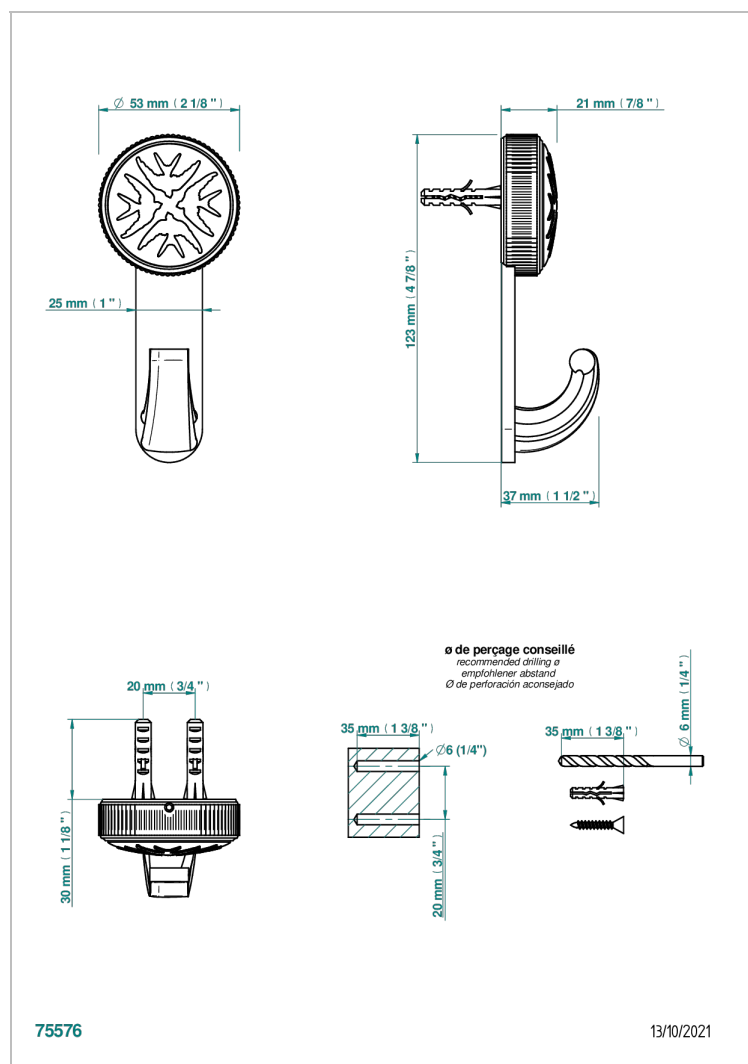

# HIRONDELLES PLATINUM STAMPED

A4K-508

Single robe hook

## CHARACTERISTIC

- Hironnelles Platinum stamped
- Single robe hook