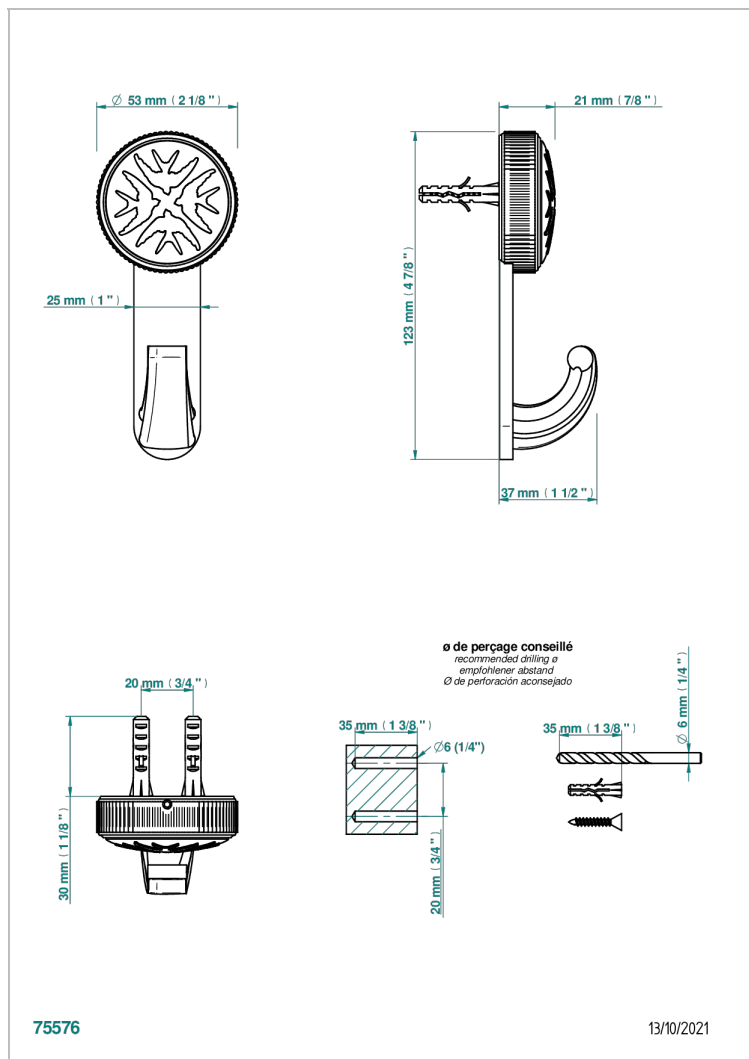

HIRONDELLES PLATINUM STAMPED

A4K-508

Single robe hook

CHARACTERISTIC

- Hirondelles Platinum stamped
- Single robe hook

AVAILABLE FINITIONS

Antique nickel - H28
Black ceram - D30
Blush PVD - H62
Brass color PVD - H49
Brown bronze color PVD - F33
Gold color PVD - H52

Nickel color PVD - H55
Polished chrome (color finish) - A02
Polished gold (color finish) - F01
Polished nickel - B01
Soft gold - F30
Soft matt gold - F31

Umber PVD - H66
Varnished matt antique red copper
(color finish) - H07