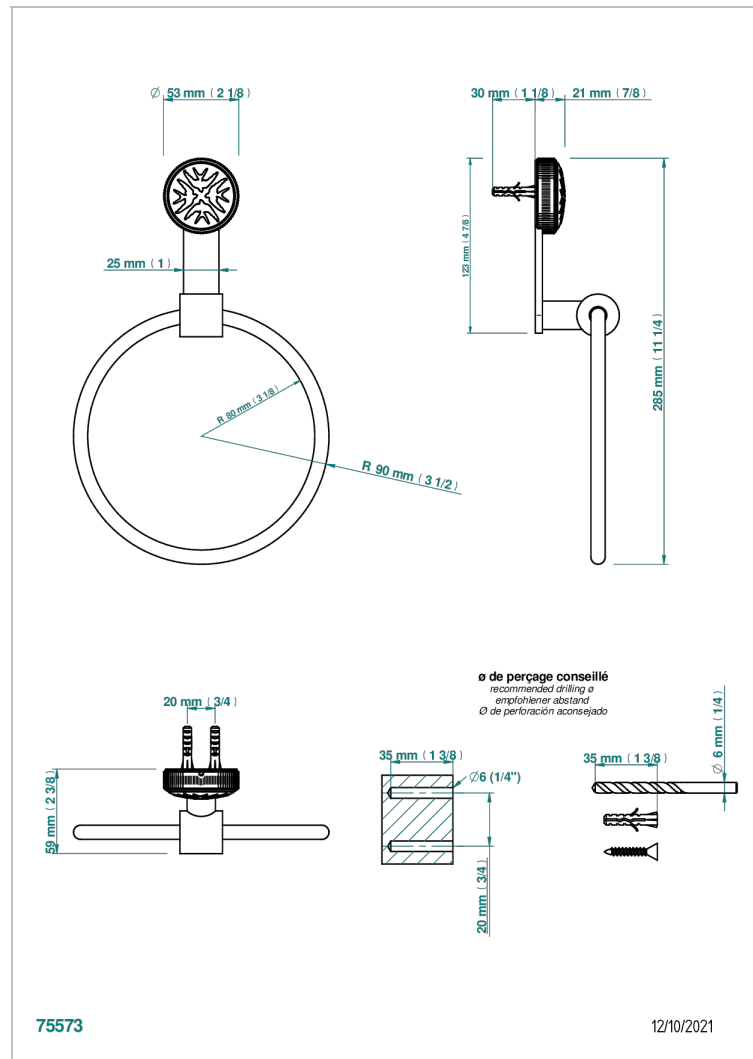

HIRONDELLES PLATINUM STAMPED

A4K-504N

Towel ring

CHARACTERISTIC

- Hironnelles Platinum stamped
- Towel ring

AVAILABLE FINITIONS

Black ceram - D30
Blush PVD - H62
Brass color PVD - H49
Brown bronze color PVD - F33
Chrome polished - A02
Copper antique matt, coated - H07

Matt nickel (American satin) - C01
Matt nickel color PVD - H56
Nickel antique / Sovereign - H28
Nickel color PVD - H55
Nickel polished - B01
Soft gold - F30

Soft matt gold - F31
Umber PVD - H66