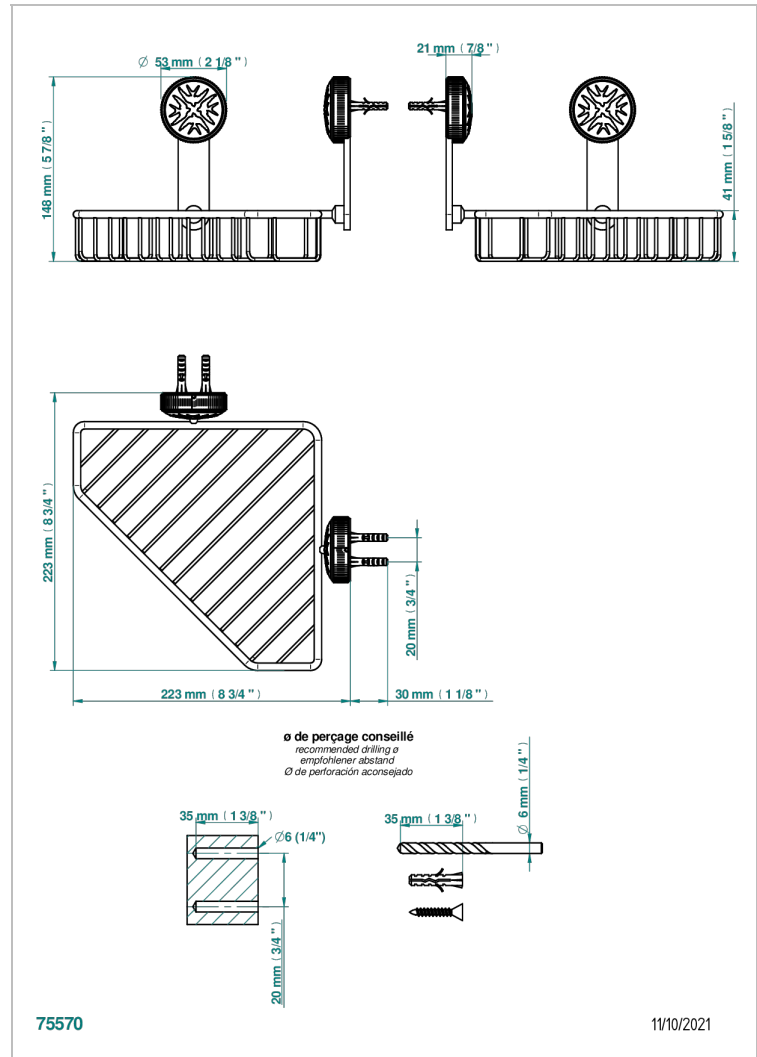

HIRONDELLES GOLD STAMPED

A4L-3623

Large corner soap basket, wall mounted

CHARACTERISTIC

- Hirondelles Gold stamped
- Large corner soap basket, wall mounted

AVAILABLE FINITIONS

Black ceram - D30
Blush PVD - H62
Brass color PVD - H49
Brown bronze color PVD - F33
Chrome polished - A02
Copper antique matt, coated - H07