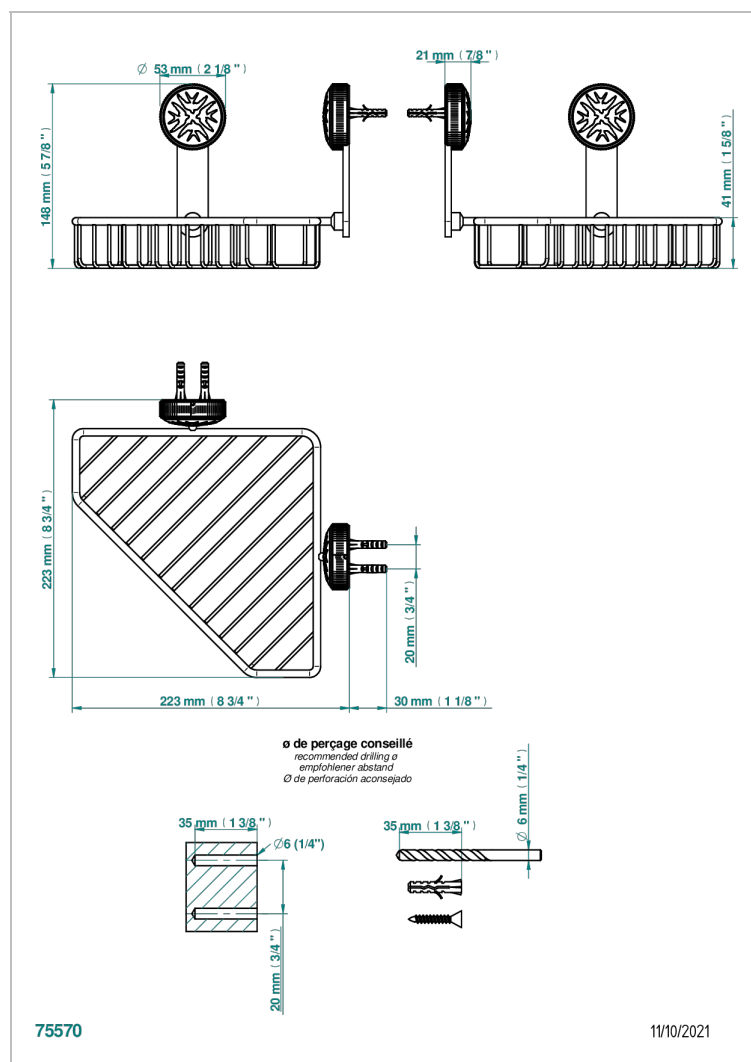

HIRONDELLES GOLD STAMPED

A4L-3623

Corner soap dish with flanges, 200 x 200 mm

CHARACTERISTIC

- Hironnelles Gold stamped
- Corner soap dish with flanges, 200 x 200 mm

AVAILABLE FINITIONS

Antique nickel - H28
Black ceram - D30
Blush PVD - H62
Brass color PVD - H49
Brown bronze color PVD - F33
Gold color PVD - H52