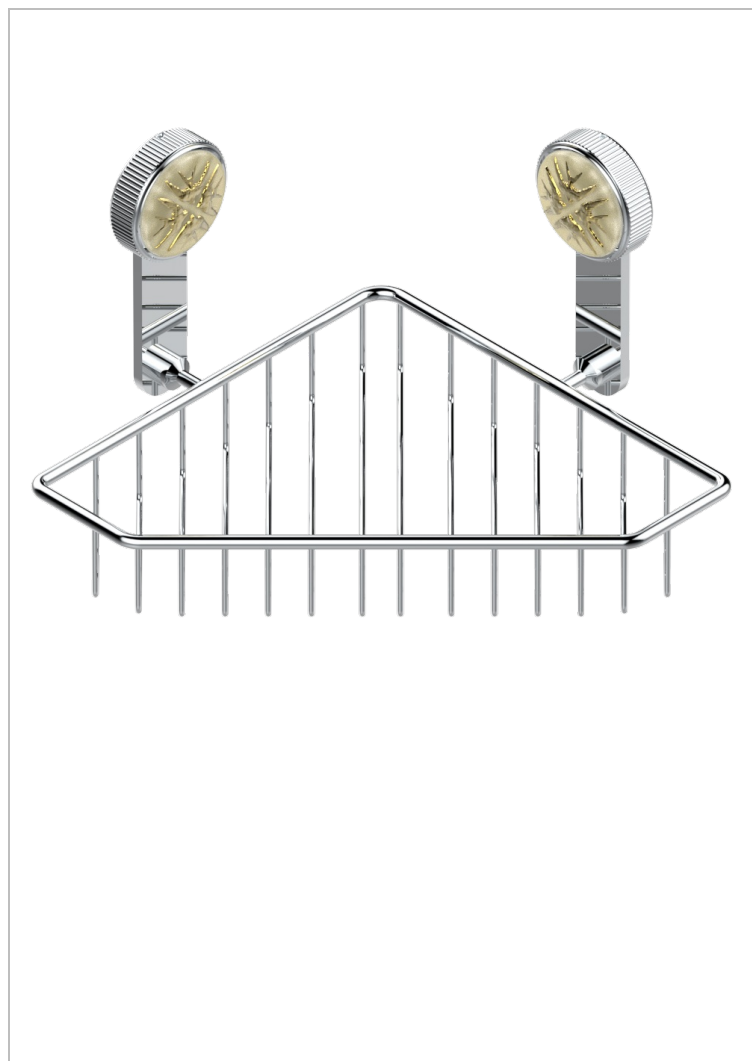

HIRONDELLES GOLD STAMPED

A4L-3623

Corner soap dish with flanges, 200 x 200 mm

CHARACTERISTIC

- Hironnelles Gold stamped
- Corner soap dish with flanges, 200 x 200 mm

AVAILABLE FINITIONS

Antique nickel - H28
Black ceram - D30
Blush PVD - H62
Brass color PVD - H49
Brown bronze color PVD - F33
Gold color PVD - H52

Nickel color PVD - H55
Polished chrome (color finish) - A02
Polished gold (color finish) - F01
Polished nickel - B01
Soft gold - F30
Soft matt gold - F31

Umber PVD - H66
Varnished matt antique red copper
(color finish) - H07