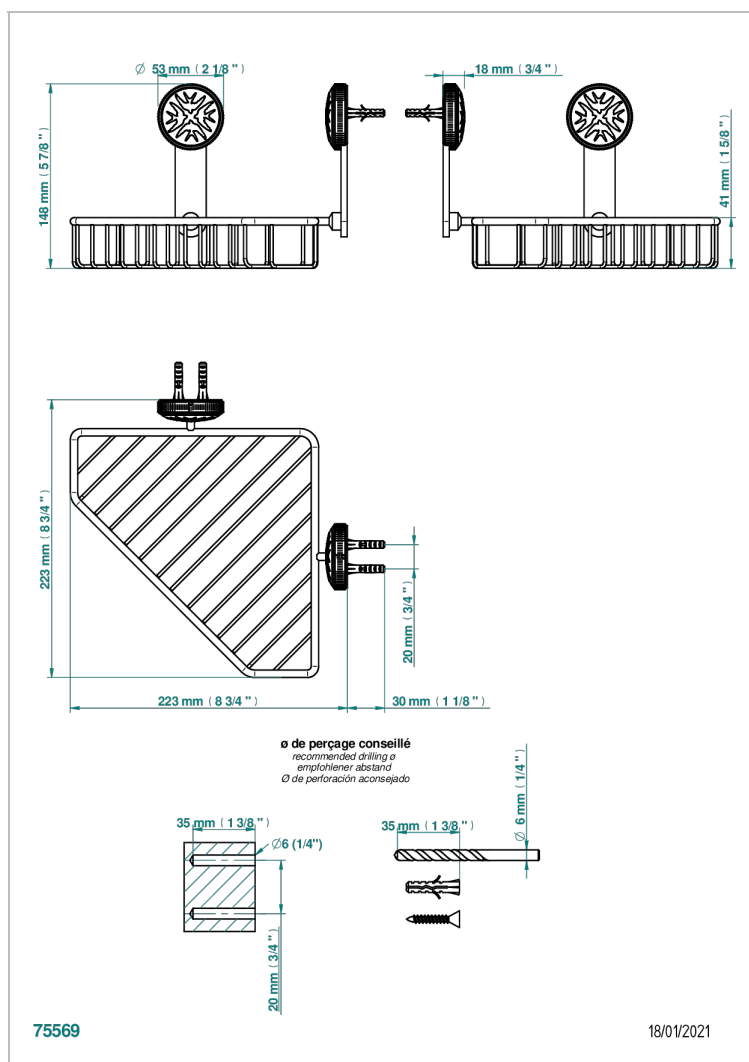

HIRONDELLES PLATINUM STAMPED

A4K-3623

Corner soap dish with flanges, 200 x 200 mm

CHARACTERISTIC

- Hirondelles Platinum stamped
- Corner soap dish with flanges, 200 x 200 mm

AVAILABLE FINITIONS

Antique nickel - H28
Black ceram - D30
Blush PVD - H62
Brass color PVD - H49
Brown bronze color PVD - F33
Gold color PVD - H52