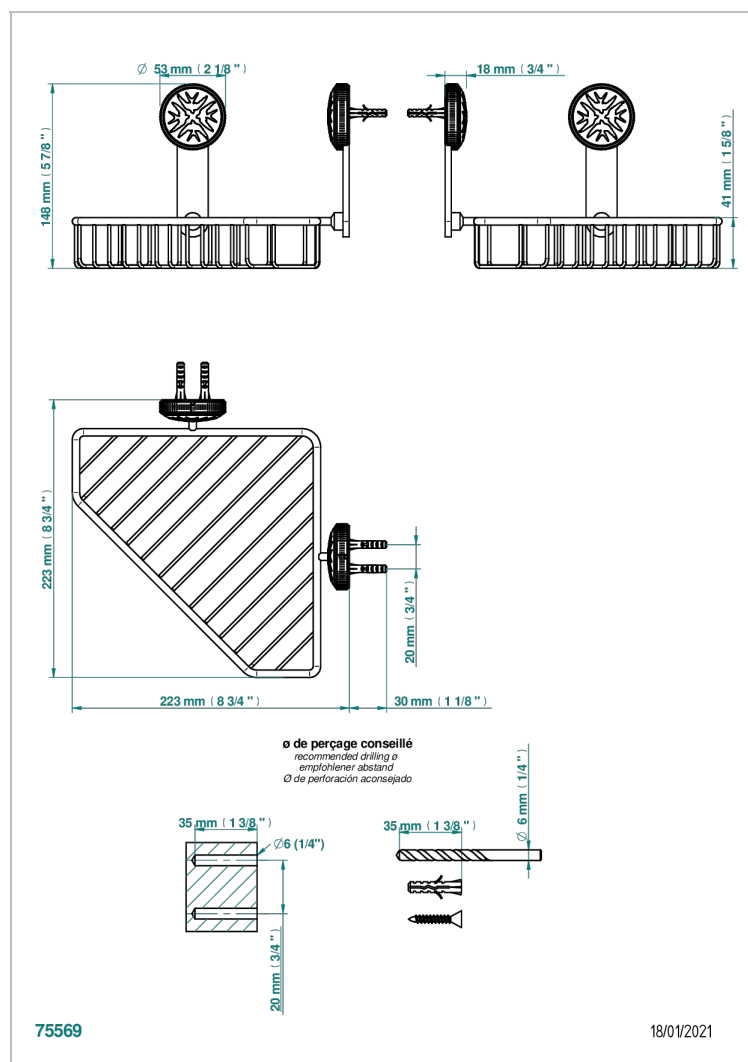

HIRONDELLES PLATINUM STAMPED

A4K-3623

Corner soap dish with flanges, 200 x 200 mm

CHARACTERISTIC

- Hirondelles Platinum stamped
- Corner soap dish with flanges, 200 x 200 mm

AVAILABLE FINITIONS

Antique nickel - H28
Black ceram - D30
Blush PVD - H62
Brass color PVD - H49
Brown bronze color PVD - F33
Gold color PVD - H52