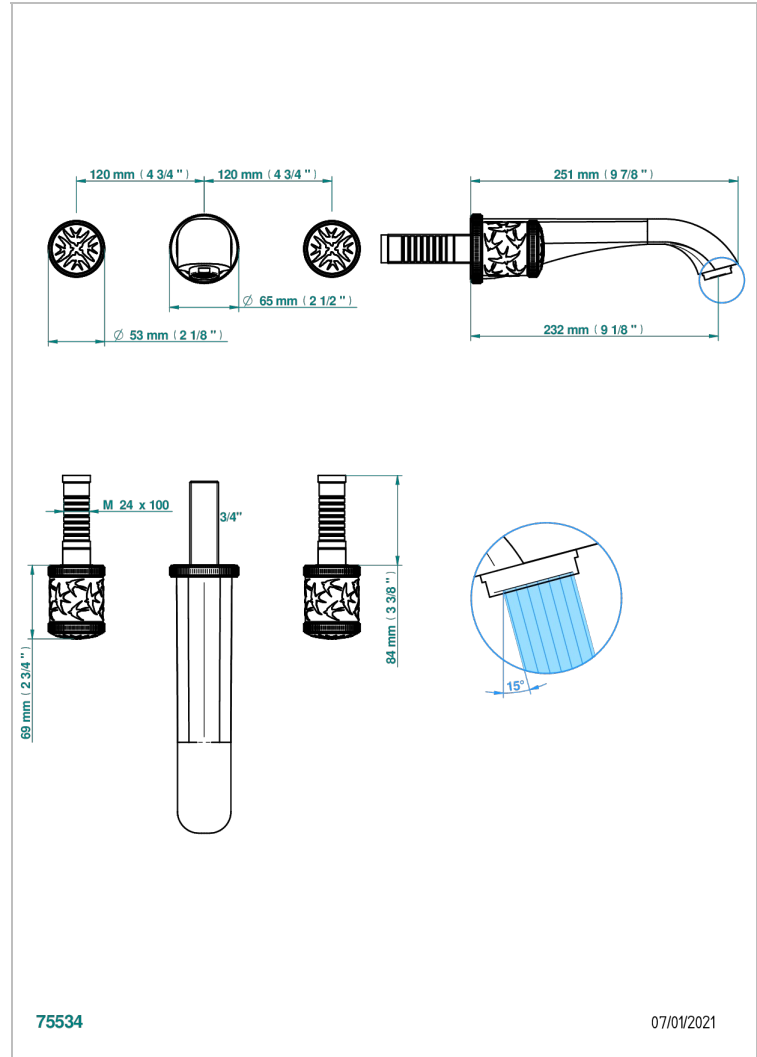

# HIRONDELLES

A4J-41SGB

Trim for wall mounted 3-hole bath set only

THG<sup>®</sup>  
PARIS

## CHARACTERISTIC

- Hirondelles
- Trim for wall mounted 3-hole bath set only

## RELATED SKU'S

- Ref. G00-40AM/US Rough parts for wall set (one counter clockwise and one clockwise cartridges)