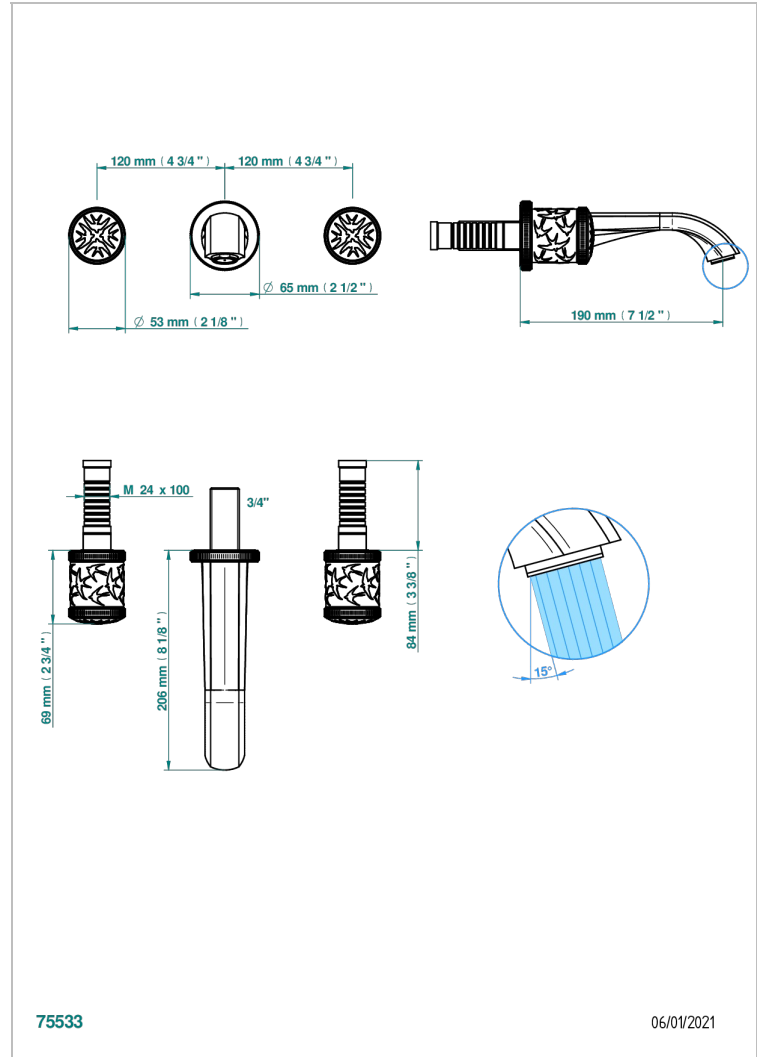

HIRONDELLES

A4J-41GB

Trim for wall mounted 3-hole bath set only

THG[®]
PARIS

CHARACTERISTIC

- Hironnelles
- Trim for wall mounted 3-hole bath set only

RELATED SKU'S

- Ref. G00-40AM/US Rough parts for wall set (one counter clockwise and one clockwise cartridges)

AVAILABLE FINITIONS

Black ceram - D30
Blush PVD - H62
Brass color PVD - H49
Brown bronze color PVD - F33
Chrome polished - A02
Copper antique matt, coated - H07

Gold color PVD - H52
Gold mat - F07
Gold polished - F01
Graphite PVD - H64
Light coated bronze - D01
Matt Umber PVD - H67

Matt blush PVD - H60
Matt brass color PVD - H50
Matt brown bronze color PVD - F34
Matt chrome (American satin) - C02
Matt gold color PVD - H53
Matt graphite PVD - H65

Matt nickel (American satin) - C01
Matt nickel color PVD - H56
Nickel antique / Sovereign - H28
Nickel color PVD - H55
Nickel polished - B01
Soft gold - F30