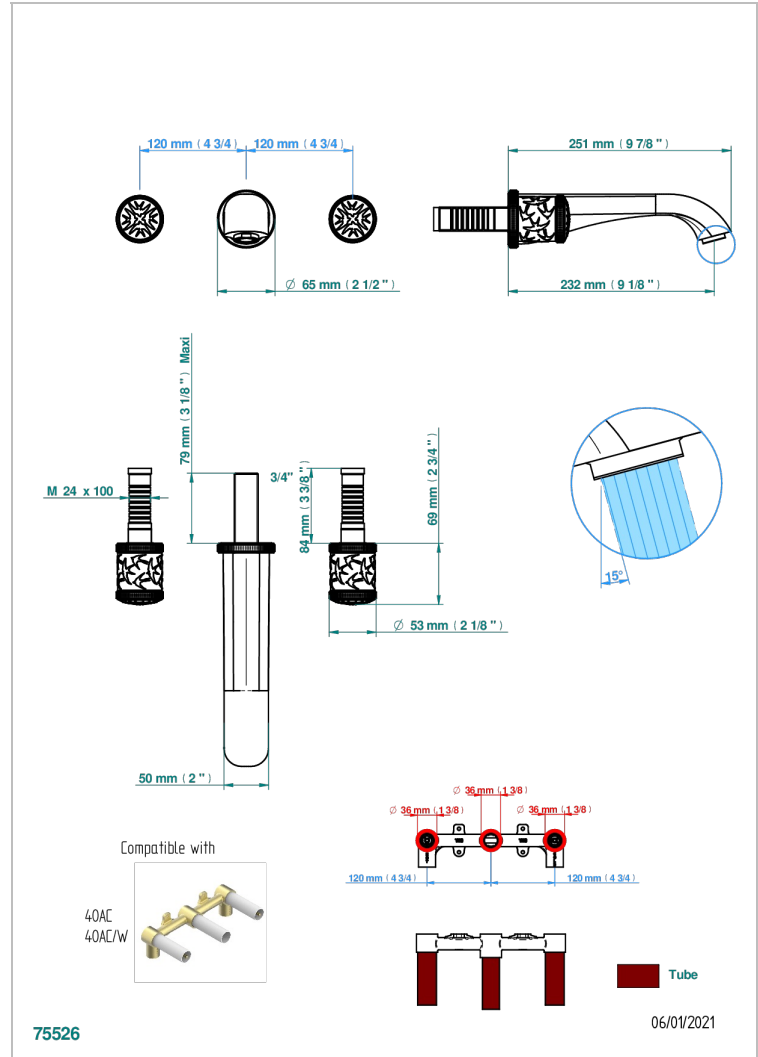

HIRONDELLES

A4J-40SGB

Trim only for wall mounted 3-hole basin mixer

CARACTERÍSTICAS

- Hirondelles
- Trim only for wall mounted 3-hole basin mixer

PRODUCTOS RELACIONADOS

- Ref. G00-40AC Rough parts for wall mounted 3 hole mixer, cross handle version
- Ref. G00-40AM Rough parts for wall mounted 3 hole mixer, lever handle version

ACABADOS DISPONIBLES

Bronce claro - D01
Cerámica negra mate - D30
Cobre viejo mate - H07
Cromo - A02
Cromo mate - C02
Dorado - F01

Dorado mate - F07
Dorado pálido - F30
Dorado pálido mate (sin barniz) - F31
Níquel - B01
Níquel mate - C01
Níquel viejo - H28