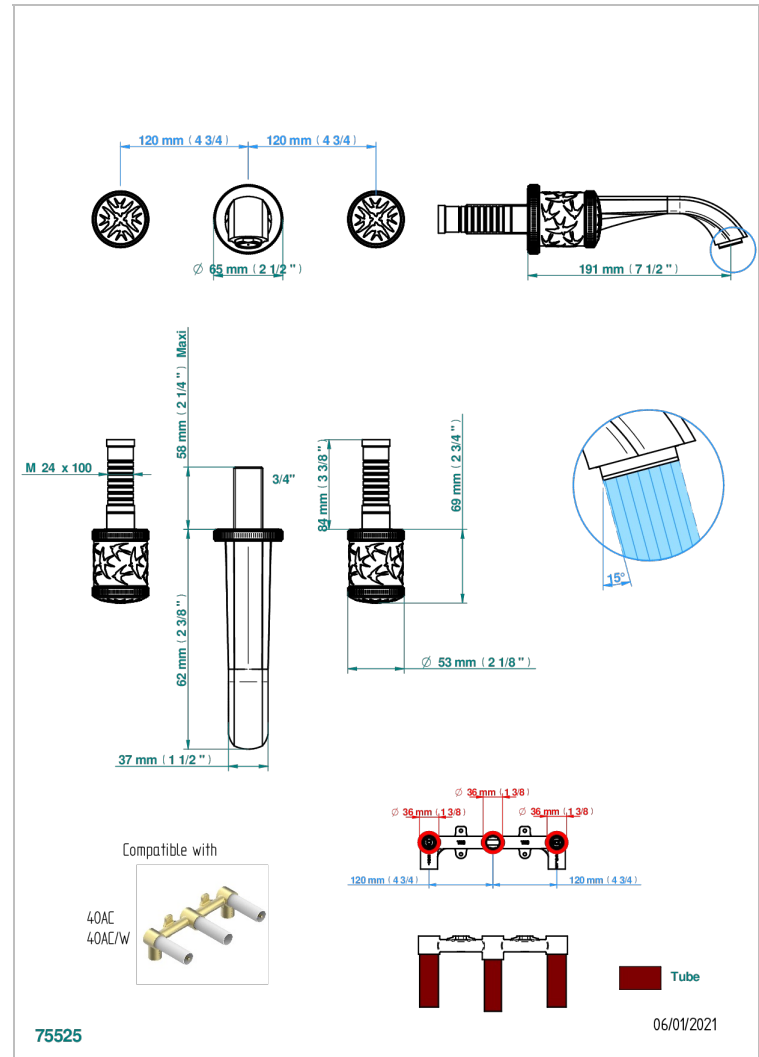

HIRONDELLES

A4J-40GBUS

Trim for wall mounted 3-hole lavatory set only

THG
PARIS

CHARACTERISTIC

- Hironnelles
- Trim for wall mounted 3-hole lavatory set only

RELATED SKU'S

- Ref. G00-40AM/US Rough parts for wall set (one counter clockwise and one clockwise cartridges)