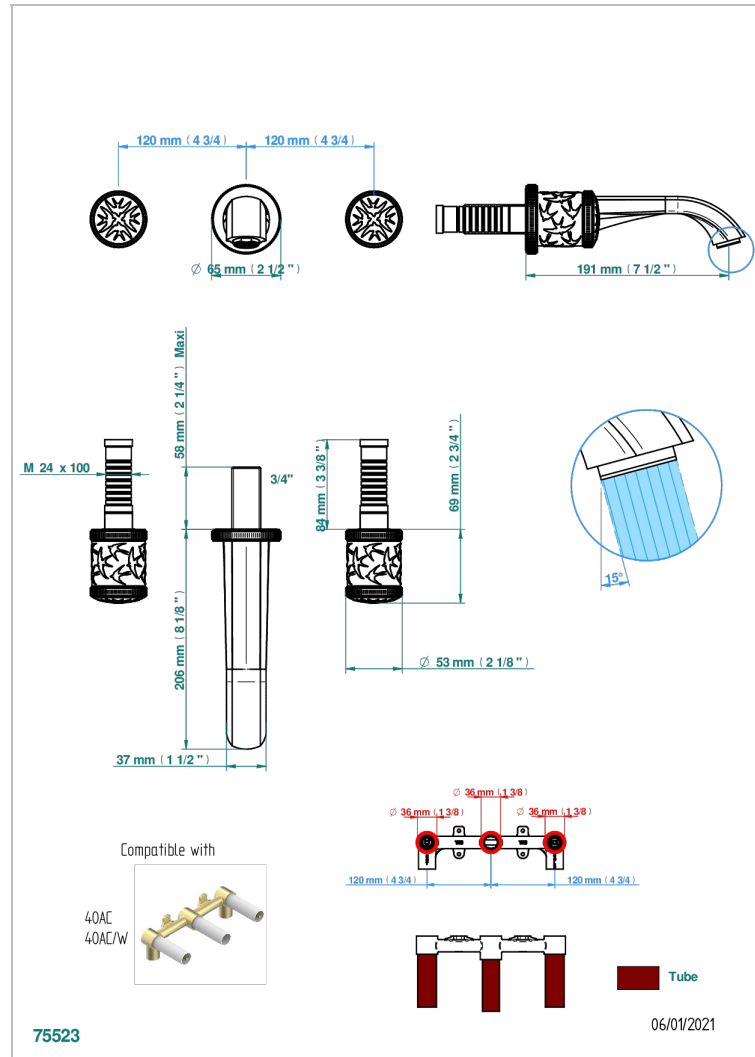

# HIRONDELLES

A4J-40GB

Trim only for wall mounted 3-hole basin mixer

## CHARACTERISTIC

- Hirondelles
- Trim only for wall mounted 3-hole basin mixer

## RELATED SKU'S

- Ref. G00-40AC Rough parts for wall mounted 3 hole mixer, cross handle version
- Ref. G00-40AM Rough parts for wall mounted 3 hole mixer, lever handle version